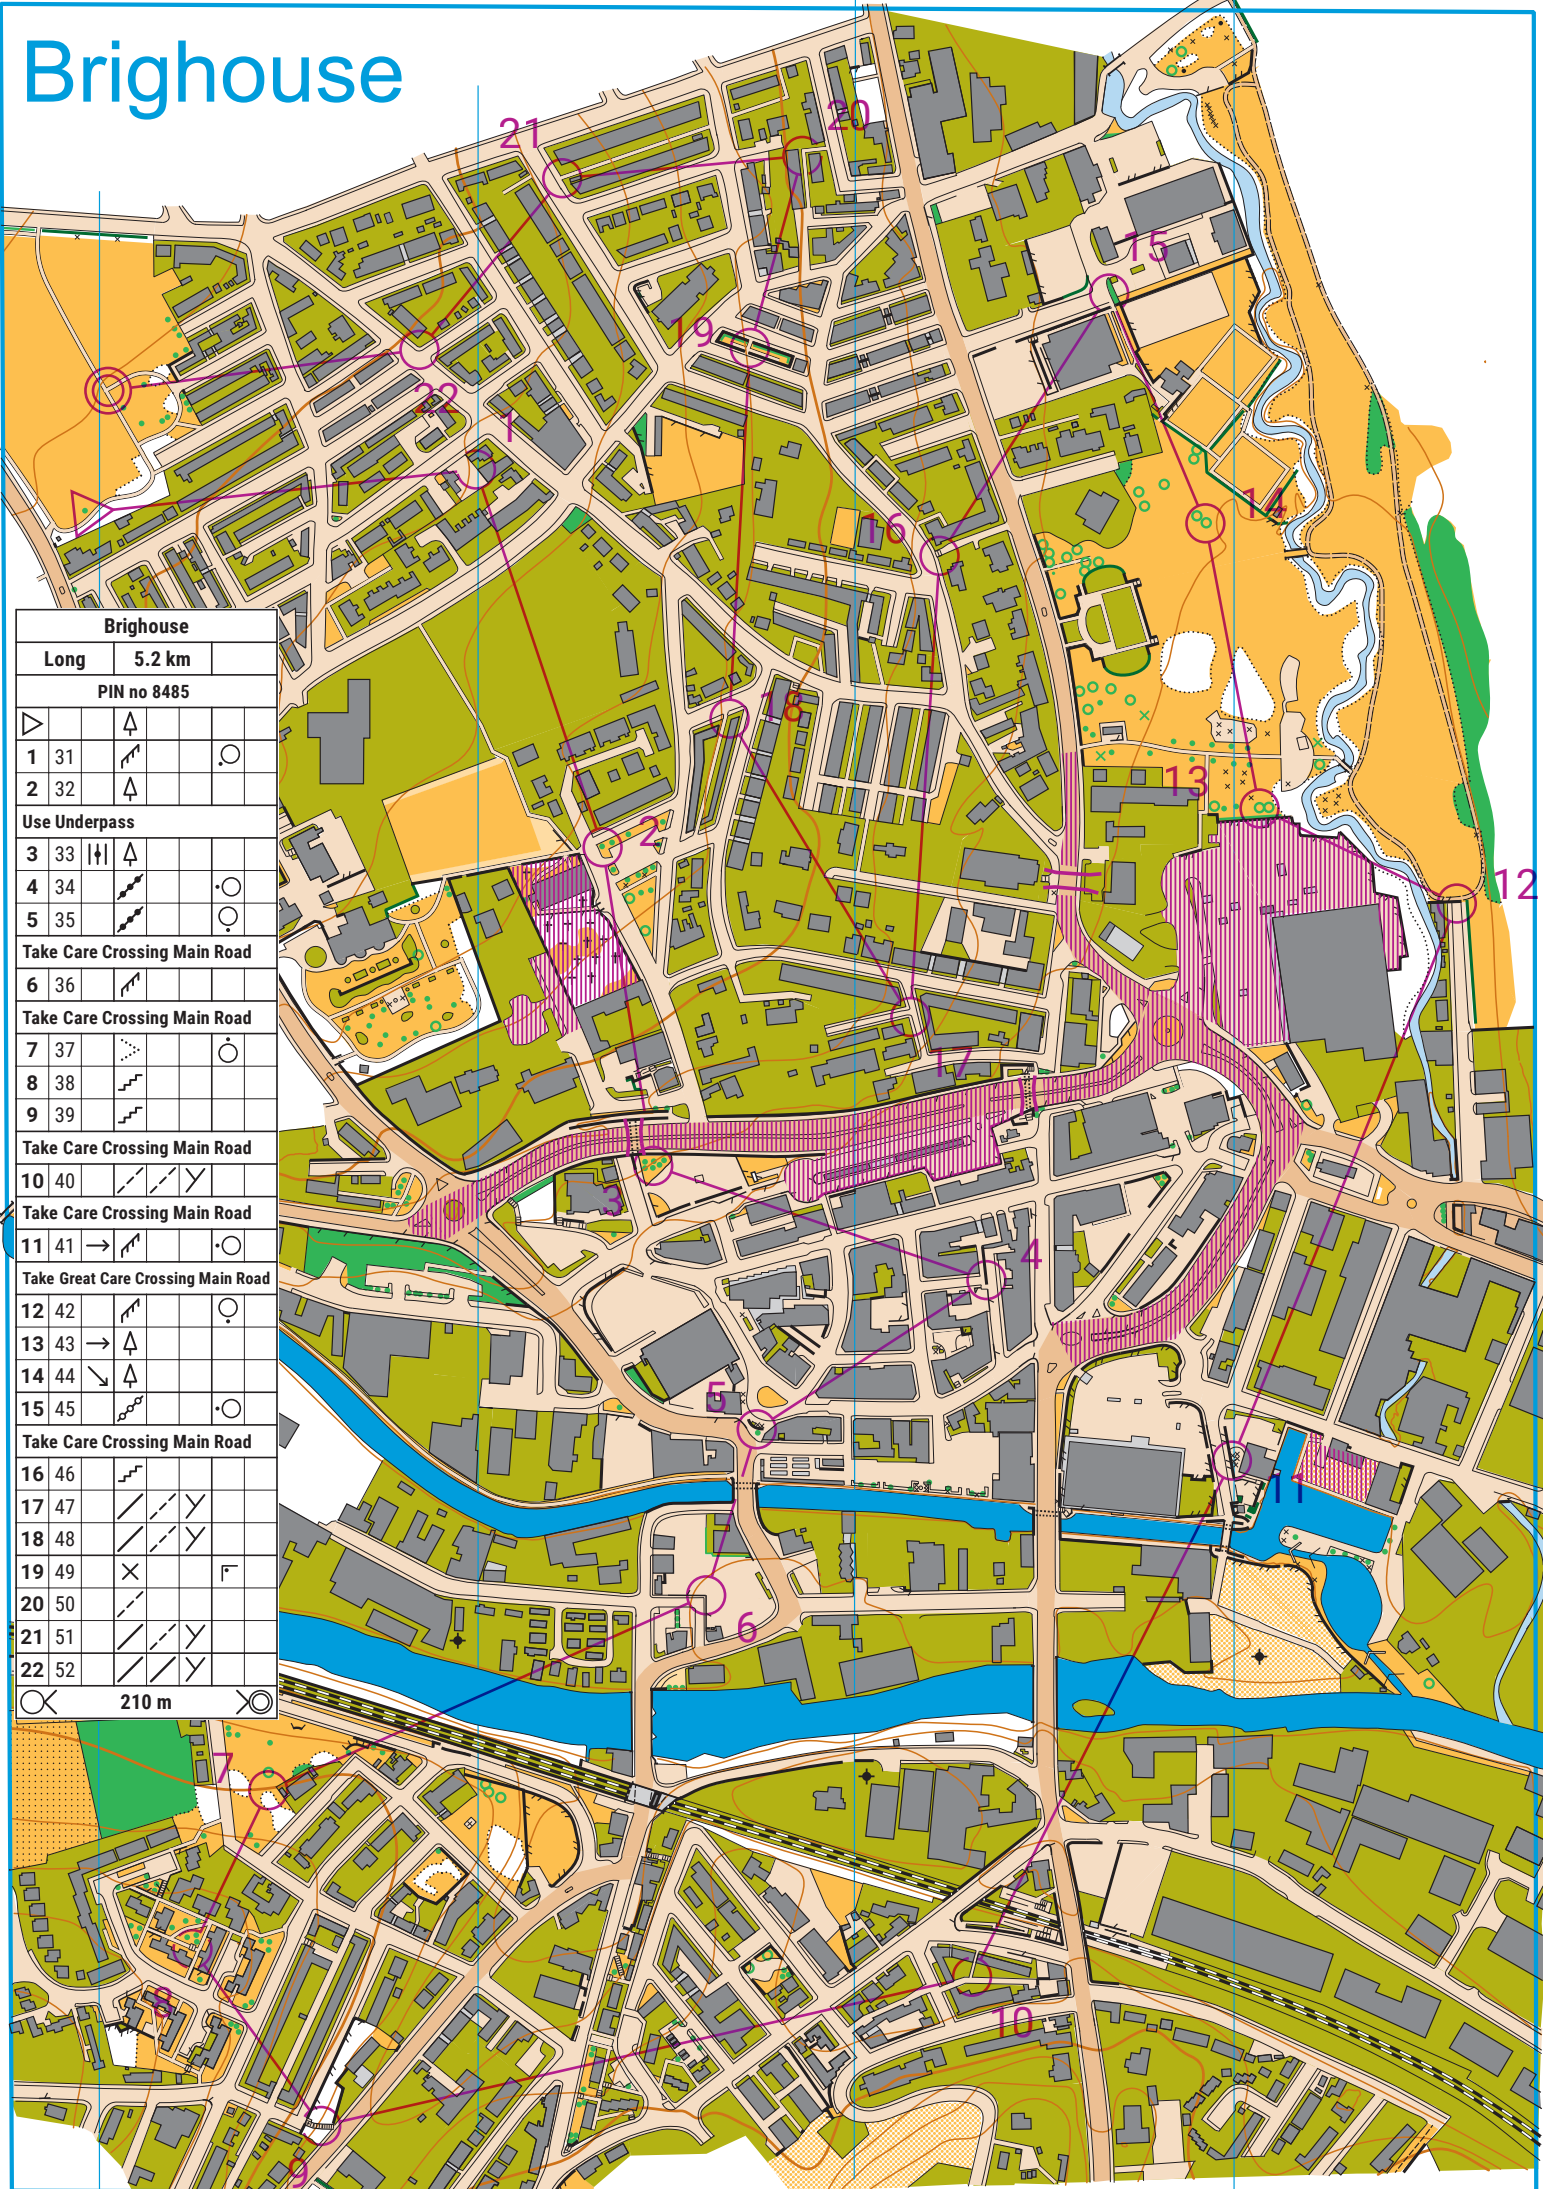

# Brighthouse

Brighthouse				
Long	5.2 km			
PIN no 8485				
1	31	↗		○
2	32	↑		
Use Underpass				
3	33	↑		
4	34	↘		○
5	35	↘		○
Take Care Crossing Main Road				
6	36	↗		
Take Care Crossing Main Road				
7	37	↘		○
8	38	↘		
9	39	↘		
Take Care Crossing Main Road				
10	40	↘	↘	
Take Care Crossing Main Road				
11	41	→	↗	○
Take Great Care Crossing Main Road				
12	42	↗		○
13	43	→	↑	
14	44	↘	↑	
15	45	↘		○
Take Care Crossing Main Road				
16	46	↘		
17	47	↘	↘	
18	48	↘	↘	
19	49	×		⊥
20	50	↘	↘	
21	51	↘	↘	
22	52	↘	↘	
○	210 m			○