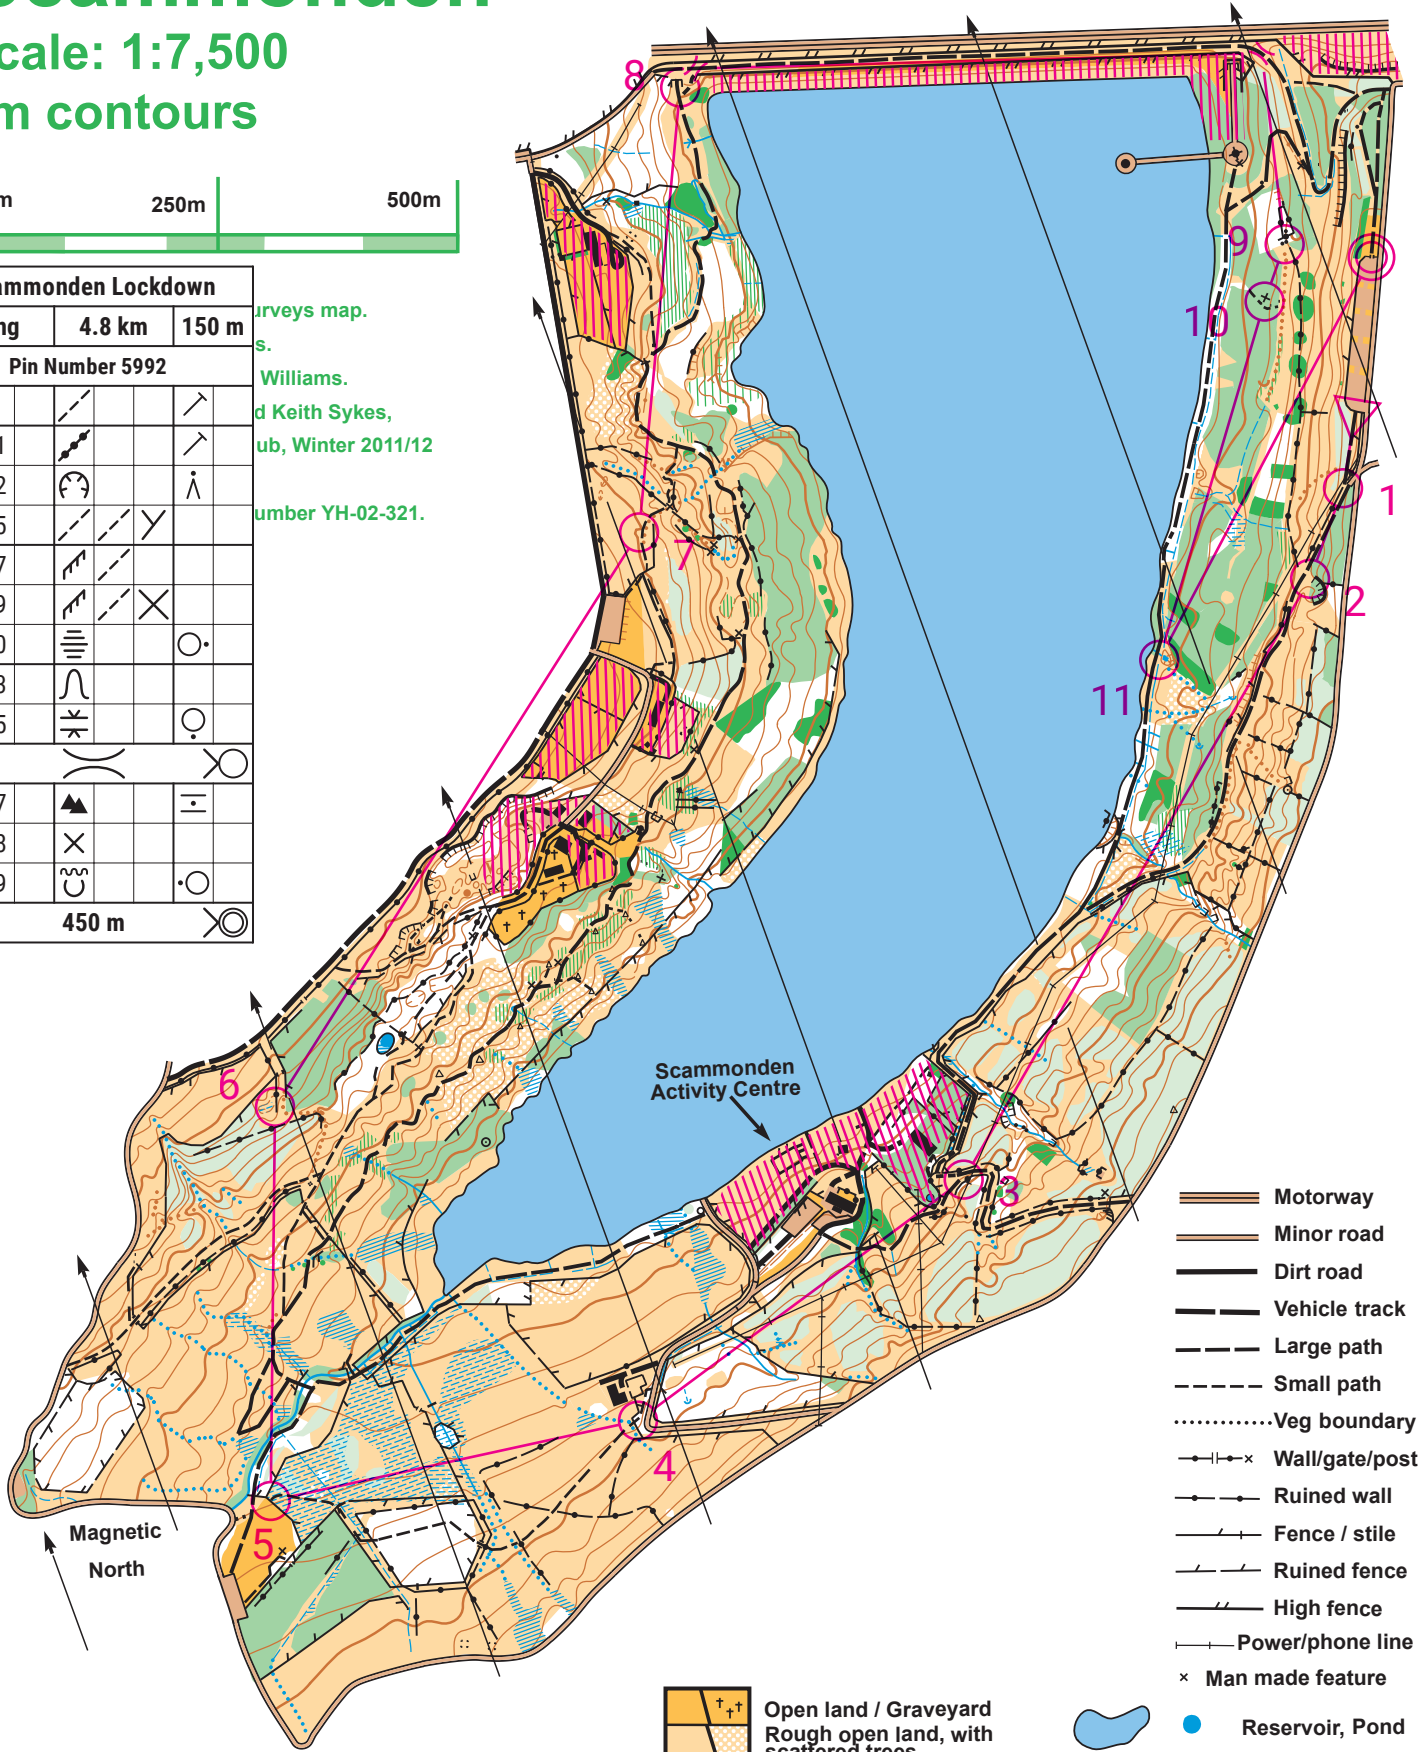

Scammonden

Scale: 1:7,500

5m contours

Scammonden Lockdown			
Long	4.8 km	150 m	
Pin Number 5992			
1	31		
2	32		
3	35		
4	37		
5	39		
6	40		
7	43		
8	45		
9	47		
10	48		
11	49		

450 m

Surveys map.
S.
Williams.
and Keith Sykes,
pub, Winter 2011/12
number YH-02-321.

- Motorway
- Minor road
- Dirt road
- Vehicle track
- Large path
- Small path
- Veg boundary
- Wall/gate/post
- Ruined wall
- Fence / stile
- Ruined fence
- High fence
- Power/phone line
- Man made feature

- Gully
- Knolls: large, small
- Depressions: large, small
- Contour, Index contour
- Form line
- Earthbank, Pit
- Building, Ruin
- Large crags
- Small crags
- Boulders / Stones
- Tunnel entrance
- Trig Point / Cairn
- Compass Point

- Reservoir, Pond
- Large stream
- Small stream
- Ditch, Footbridges
- Marsh / seasonal
- Linear Marsh
- Control Posts