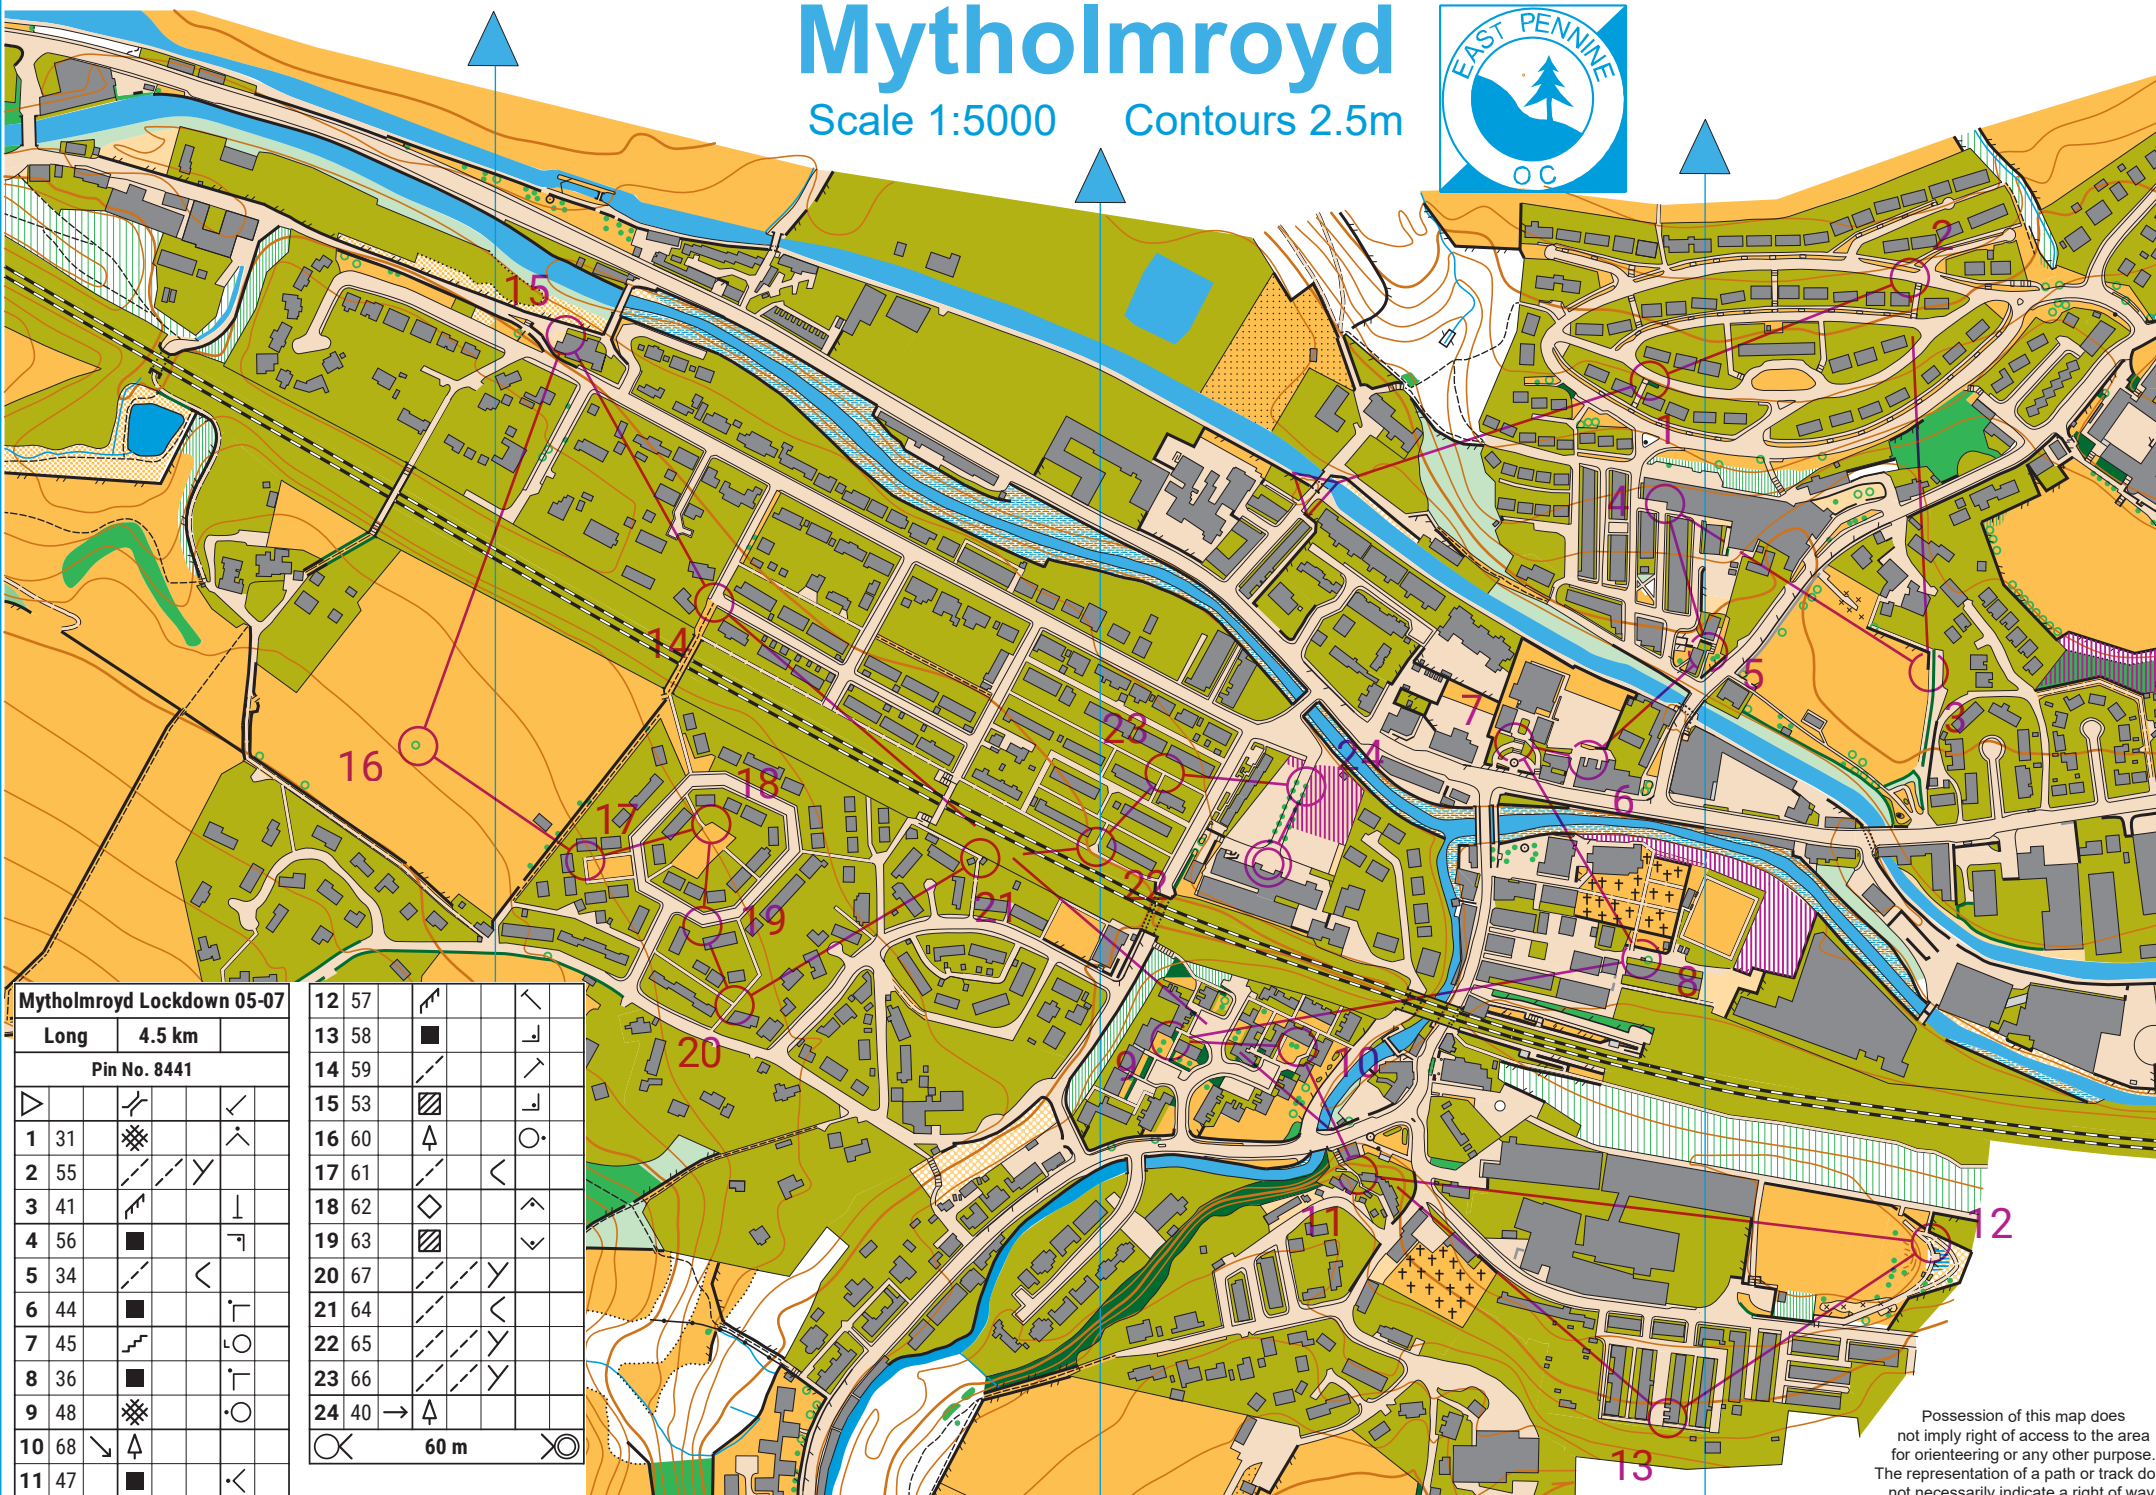

# Mytholmroyd

Scale 1:5000    Contours 2.5m

## Mytholmroyd Lockdown 05-07

Long		4.5 km	
Pin No. 8441			
1	31		
2	55		
3	41		
4	56		
5	34		
6	44		
7	45		
8	36		
9	48		
10	68		
11	47		

12	57		
13	58		
14	59		
15	53		
16	60		
17	61		
18	62		
19	63		
20	67		
21	64		
22	65		
23	66		
24	40		

60 m

Possession of this map does not imply right of access to the area for orienteering or any other purpose. The representation of a path or track does not necessarily indicate a right of way.