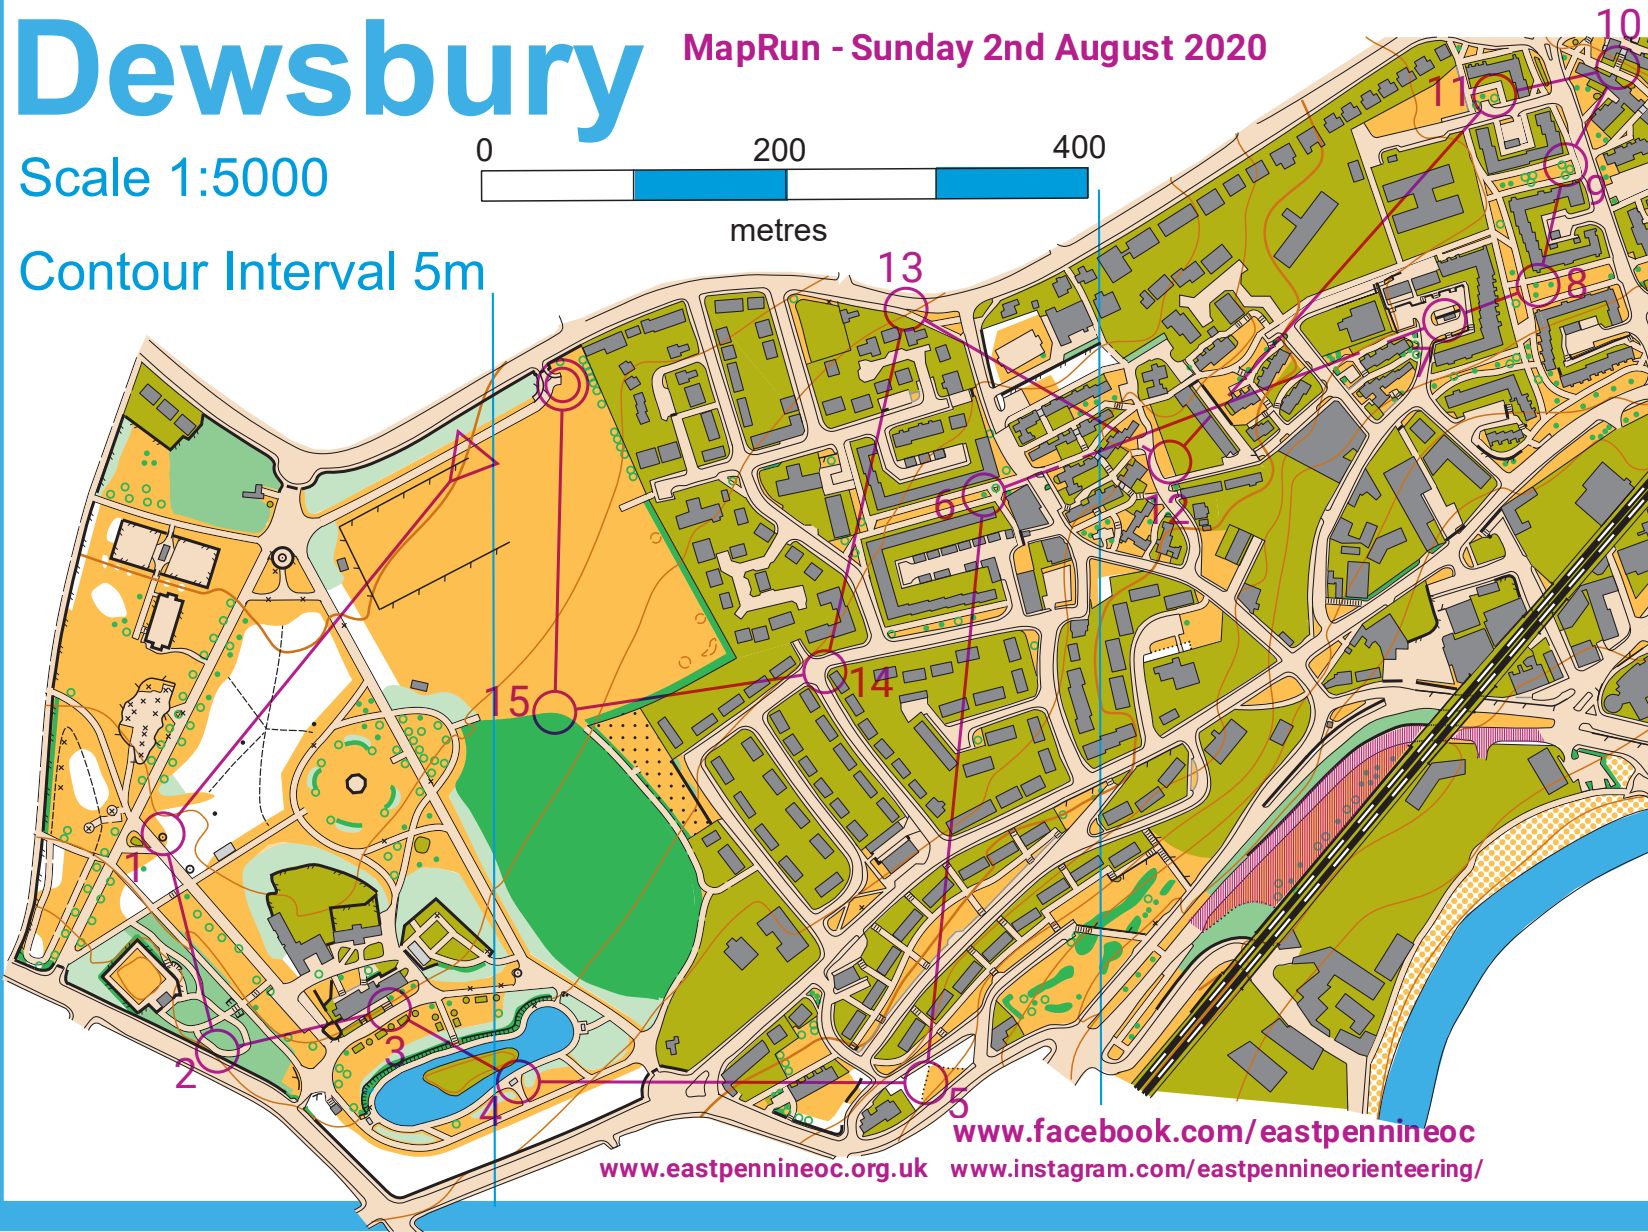

Dewsbury

MapRun - Sunday 2nd August 2020

Scale 1:5000

Contour Interval 5m

www.facebook.com/eastpennineoc
www.eastpennineoc.org.uk www.instagram.com/eastpennineorienteing/

Dewsbury and Crow Nest Park				
Medium	3.1 km	55 m		
Pin no 2454				
▶		↗		↖
1	34	△		○
2	35	↘		<
3	36	↗		!
4	37	▯		>
5	52	⋯		
6	39	⊗		
7	46	■		└
8	45	↖	△	○
9	44	↑	△	○
10	43	↗		
11	42	→	△	○
12	40	↗		○
13	53	↘	Y	
14	38	↘	Y	
15	56	⋯		○
		220 m		