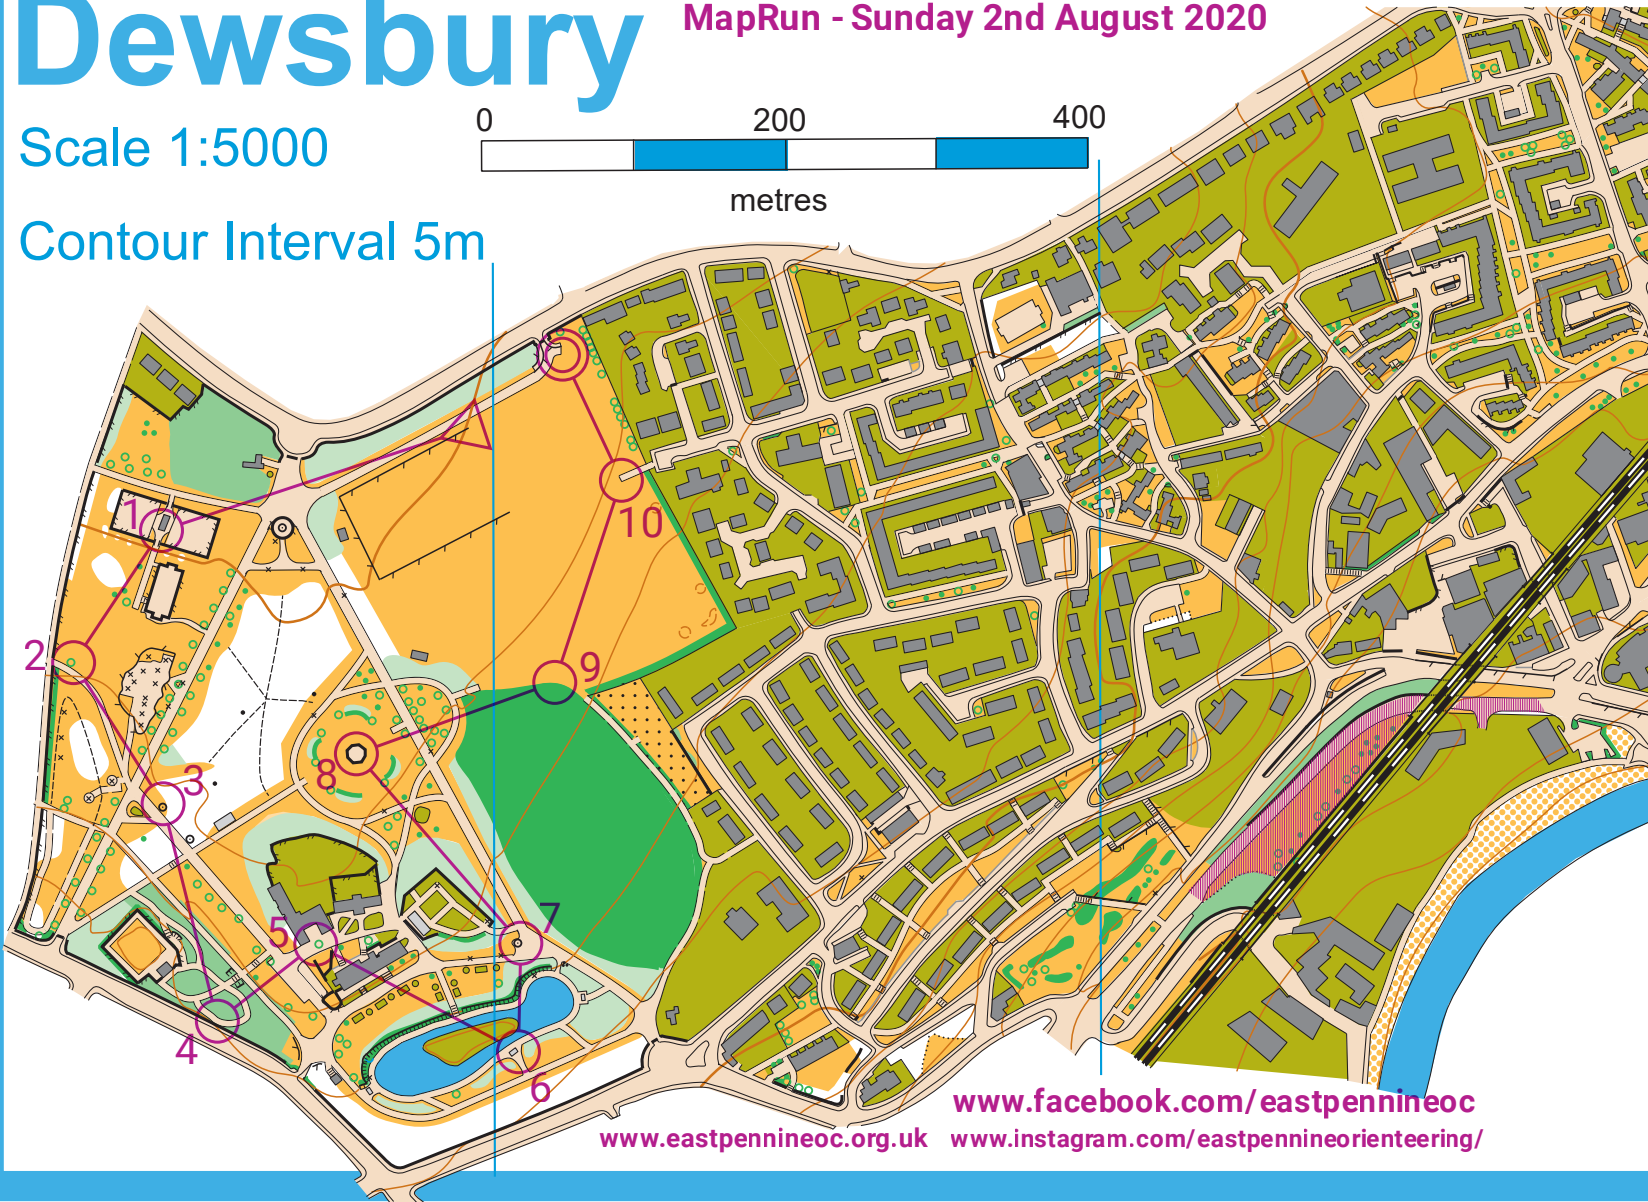

Dewsbury

MapRun - Sunday 2nd August 2020

Scale 1:5000

Contour Interval 5m

Dewsbury and Crow Nest Park		
Short	1.4 km	25 m
Pin no 5452		
▶		Start: Fence, NE. End
1	33	Building, S. Side
2	60	Single Tree, E. Side
3	34	Monument, N. Side
4	35	Path bend
5	55	Single Tree, W. Side
6	37	Building Pass-through, E. Corner (outside)
7	59	Monument, E. Side
8	31	Paved Area
9	56	Vegetation Boundary, N. Side
10	58	Path, W. End
Navigate 90 m to Finish		