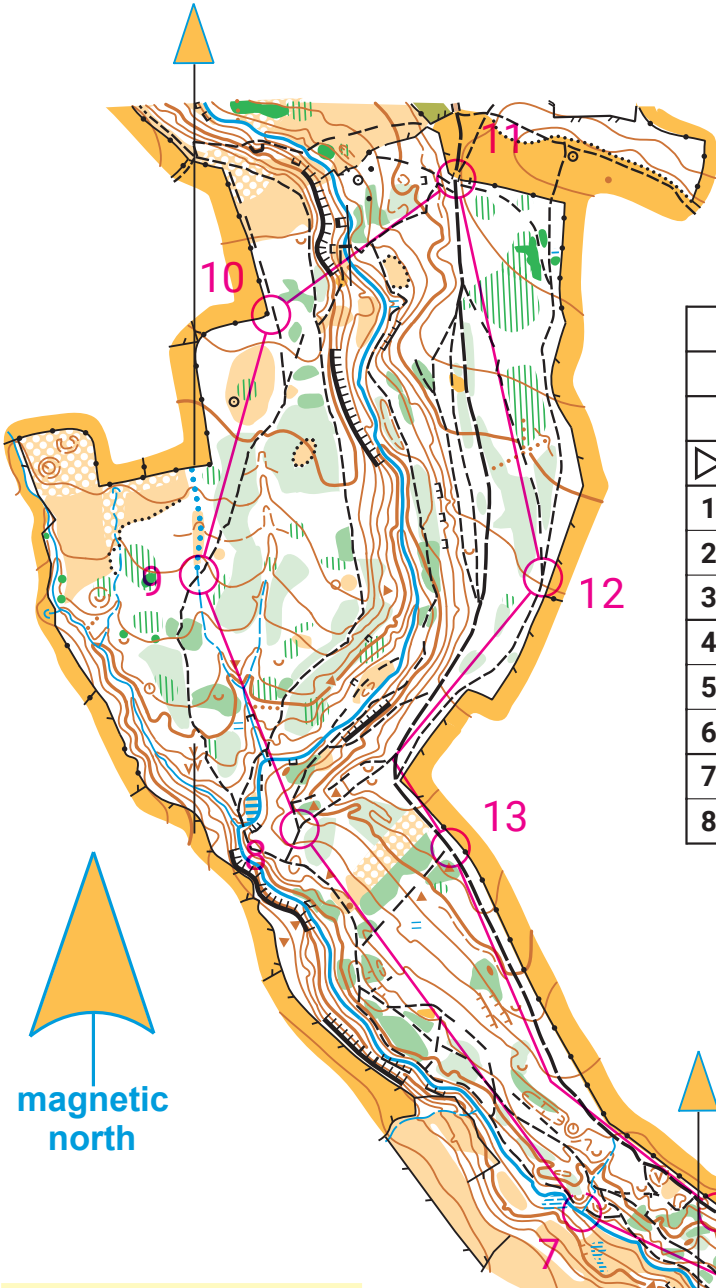

# Judy Woods

scale 1:7,500 contours 5 metres

Judy Woods Lockdown			
LONG	5.3 km		
Pin No. 9072			
▷		/	Y
1	50	∩	
2	31	⊙	
3	32	/ wavy X	
4	33	⊙	
5	34	↘ E	∩
6	35	∩	
7	36	wavy wavy Y	
8	44	/ / Y	

9	55	/ wavy X	
10	56	↗	∩
11	41	∩	
12	38	/ / Y	
13	52	/ / Y	
14	46	/ / Y	
15	58	∩	
16	47	∩	
17	51	⊙	
18	48	⊙	
19	49	/ / Y	
		170 m	

magnetic north

forest run			
open land			
rough open			
scattered trees			
forest slow running		built up area	
forest difficult to run		crag: large	
forest difficult to walk		crag: small	
undergrowth		boulder, stone pile	
vegetation boundary		hardstanding	
contour		public road	
index contour		paths: large, small	
form line		less distinct path	
depressions: large		high fence, fence	
depressions: small		stile, wall, gate	
knolls: large, small		marsh	
knolls: elongated		narrow marsh	
earth slope		crossable stream	
gully, small gully		small stream	
platform, pit: small, large		ditch, pond	
earthbank		source or spring	