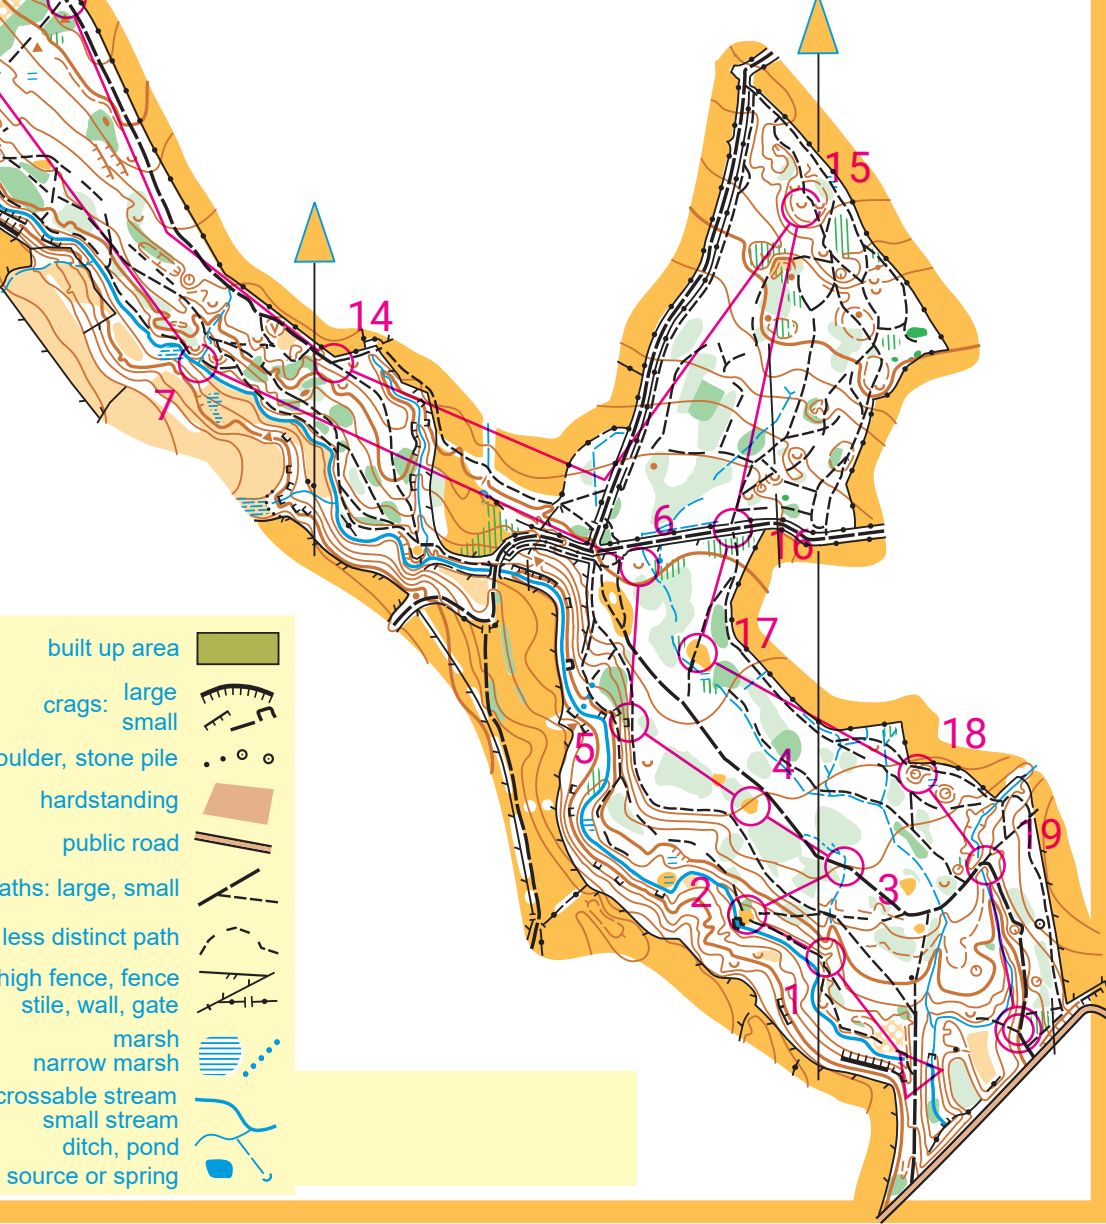

# Judy Woods

scale 1:7,500 contours 5 metres

Judy Woods Lockdown			
LONG	5.3 km		
Pin No. 9072			
▷		/	Y
1	50	∩	
2	31	⊙	
3	32	/ wavy X	
4	33	⊙	
5	34	↘ E	∩
6	35	∩	
7	36	wavy wavy Y	
8	44	/ / Y	

9	55	/ wavy X	
10	56	↗	∩
11	41	∩	
12	38	/ / Y	
13	52	/ / Y	
14	46	/ / Y	
15	58	∩	
16	47	∩	
17	51	⊙	
18	48	⊙	
19	49	/ / Y	
		170 m	

magnetic north

forest run			
open land			
rough open			
scattered trees			
forest slow running		built up area	
forest difficult to run		crag: large	
forest difficult to walk		crag: small	
undergrowth		boulder, stone pile	
vegetation boundary		hardstanding	
contour		public road	
index contour		paths: large, small	
form line		less distinct path	
depressions: large		high fence, fence	
depressions: small		stile, wall, gate	
knolls: large, small		marsh	
knolls: elongated		narrow marsh	
earth slope		crossable stream	
gully, small gully		small stream	
platform, pit: small, large		ditch, pond	
earthbank		source or spring	