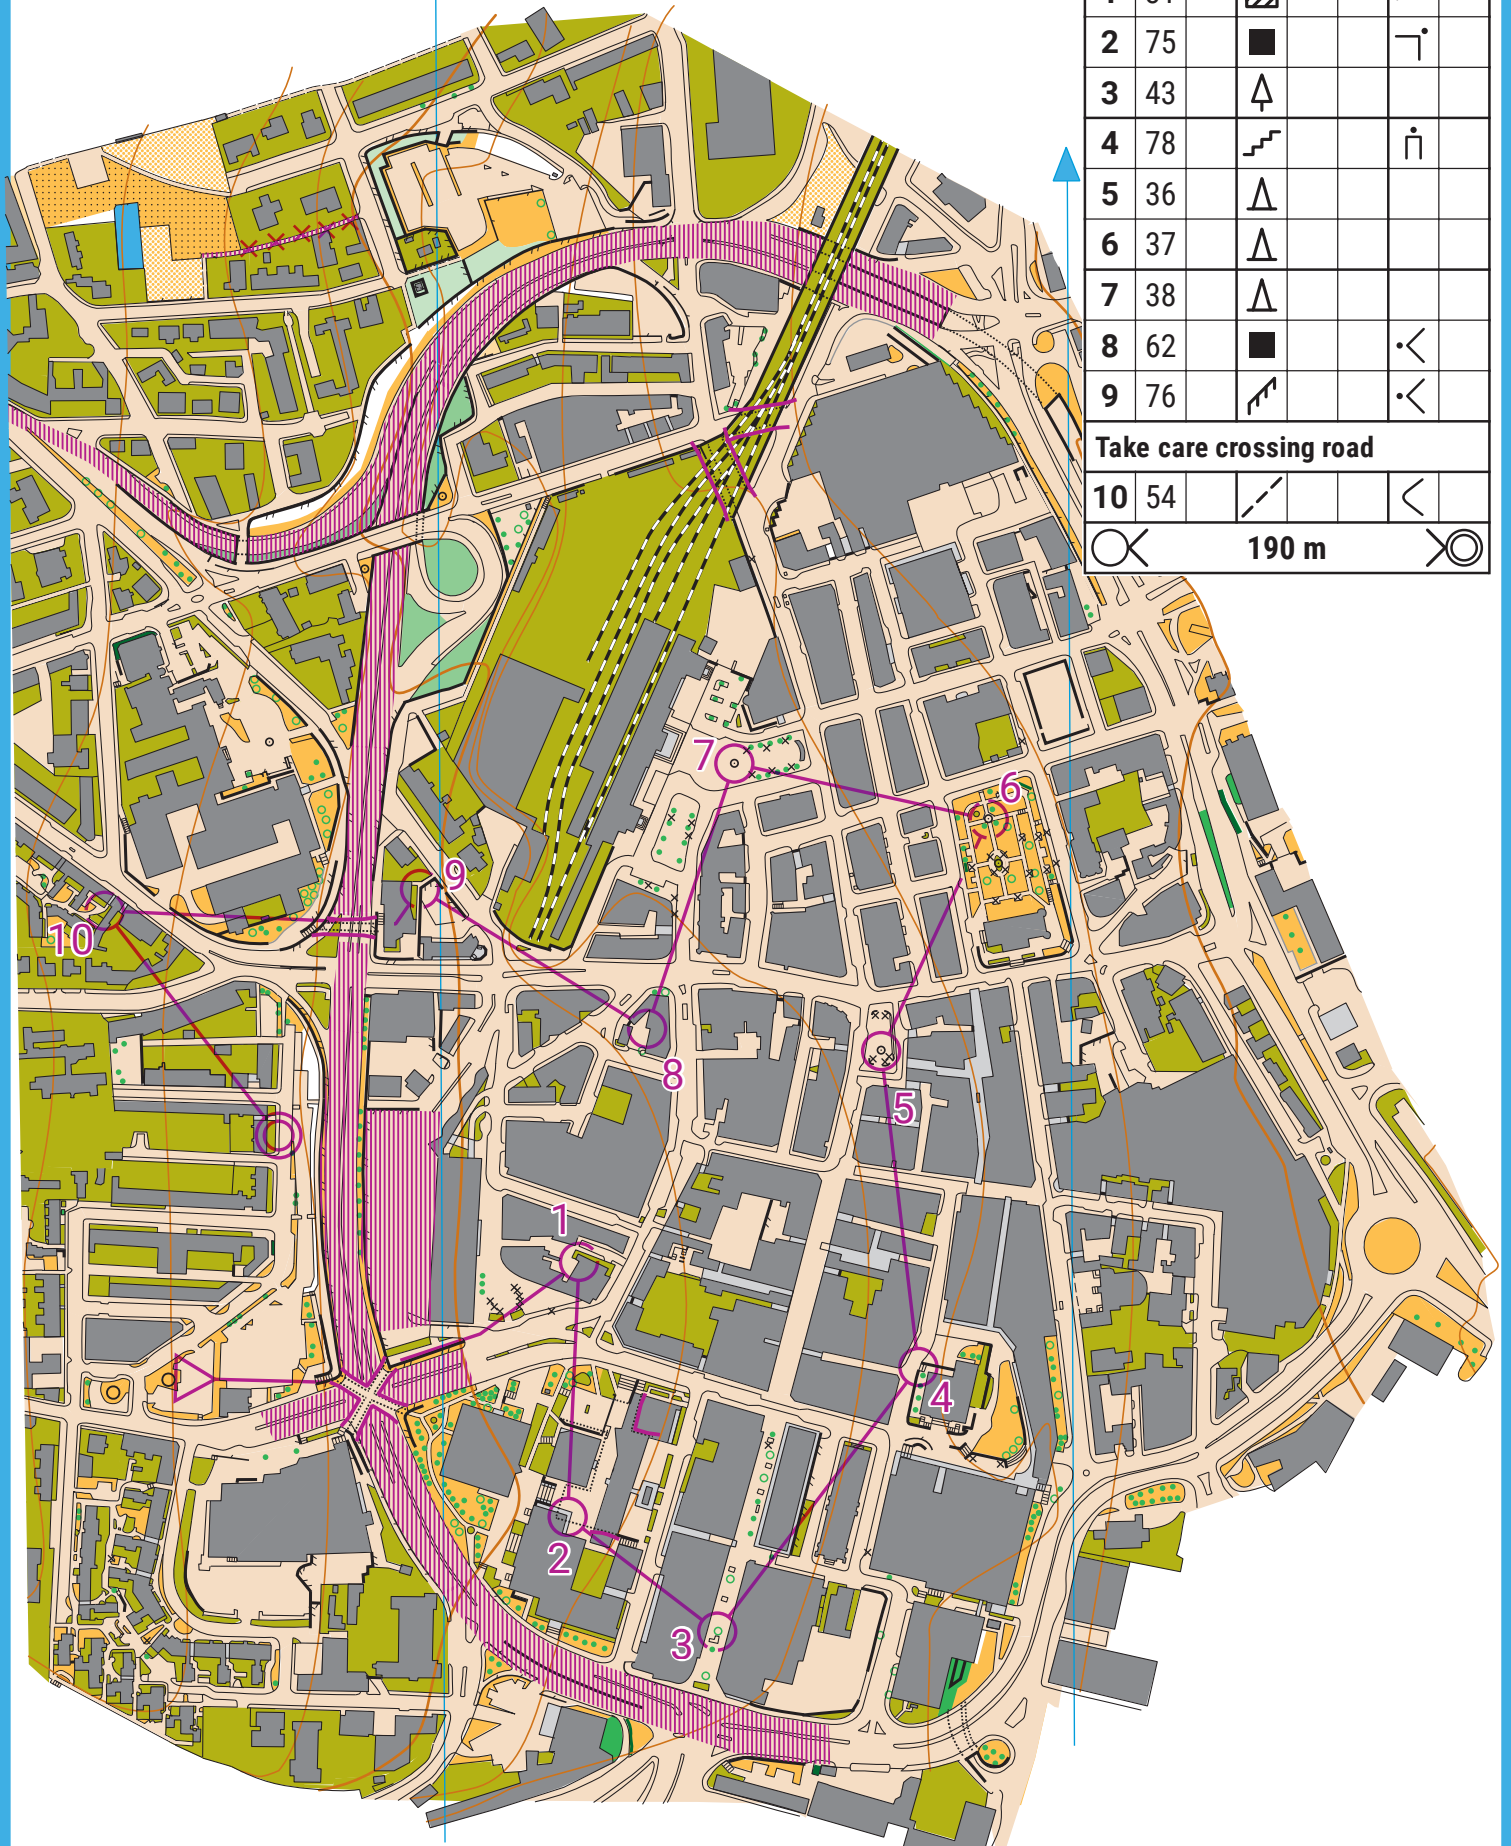

Huddersfield

Scale 1 :5000

Contour 5m

Huddersfield 23.8.20				
SHORT		2.1 km		
Pin No. 4601				
▷		⊥		○
1	31	▨		>
2	75	■		└
3	43	△		
4	78	⌋		∩
5	36	△		
6	37	△		
7	38	△		
8	62	■		<
9	76	↗		<
Take care crossing road				
10	54	↗		<
○	190 m			○