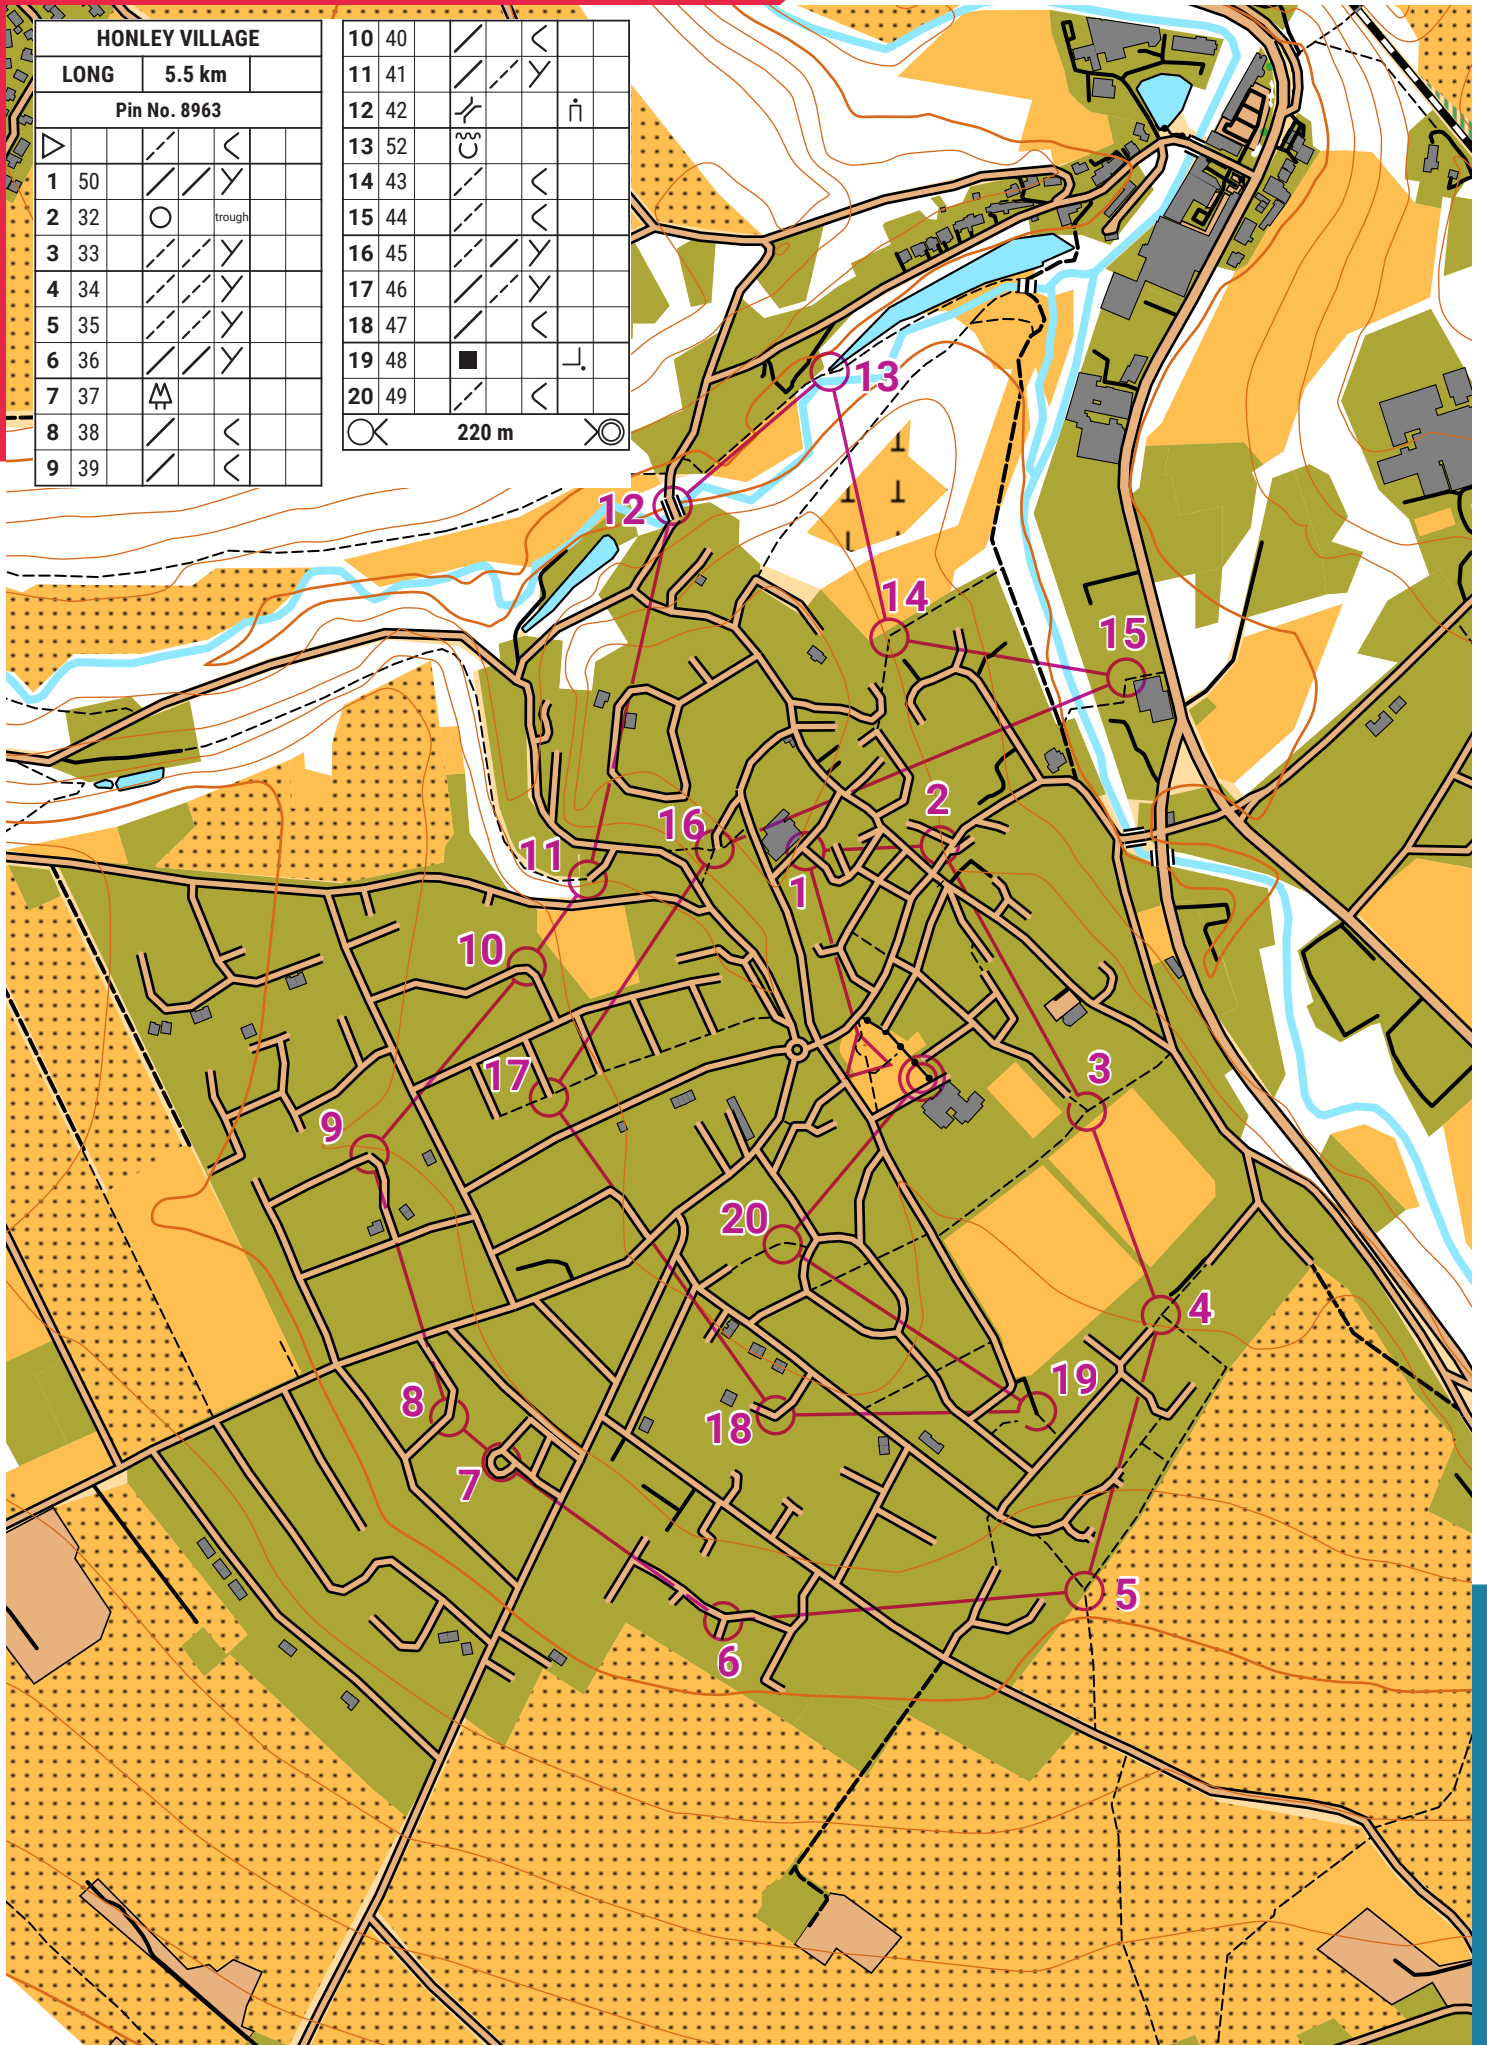

HONLEY VILLAGE

scale 1:7500, contours 10m
200m

HONLEY VILLAGE			
LONG	5.5 km		
Pin No. 8963			
▷	↘	↙	◁
1 50	↘	↙	◁
2 32	○	trough	
3 33	↘	↙	◁
4 34	↘	↙	◁
5 35	↘	↙	◁
6 36	↘	↙	◁
7 37	⊞		
8 38	↘	↙	◁
9 39	↘	↙	◁

10 40	↘	↙	◁
11 41	↘	↙	◁
12 42	↘	↙	◁
13 52	⊞		◁
14 43	↘	↙	◁
15 44	↘	↙	◁
16 45	↘	↙	◁
17 46	↘	↙	◁
18 47	↘	↙	◁
19 48	■		◁
20 49	↘	↙	◁

220 m

Map data (c) OpenStreetMap, available under the Open Database Licence.
Contains OS data (c) Crown copyright & database right OS 2013-2017.
OOM created by Oliver O'Brien. Make your own: <http://oomap.co.uk/>