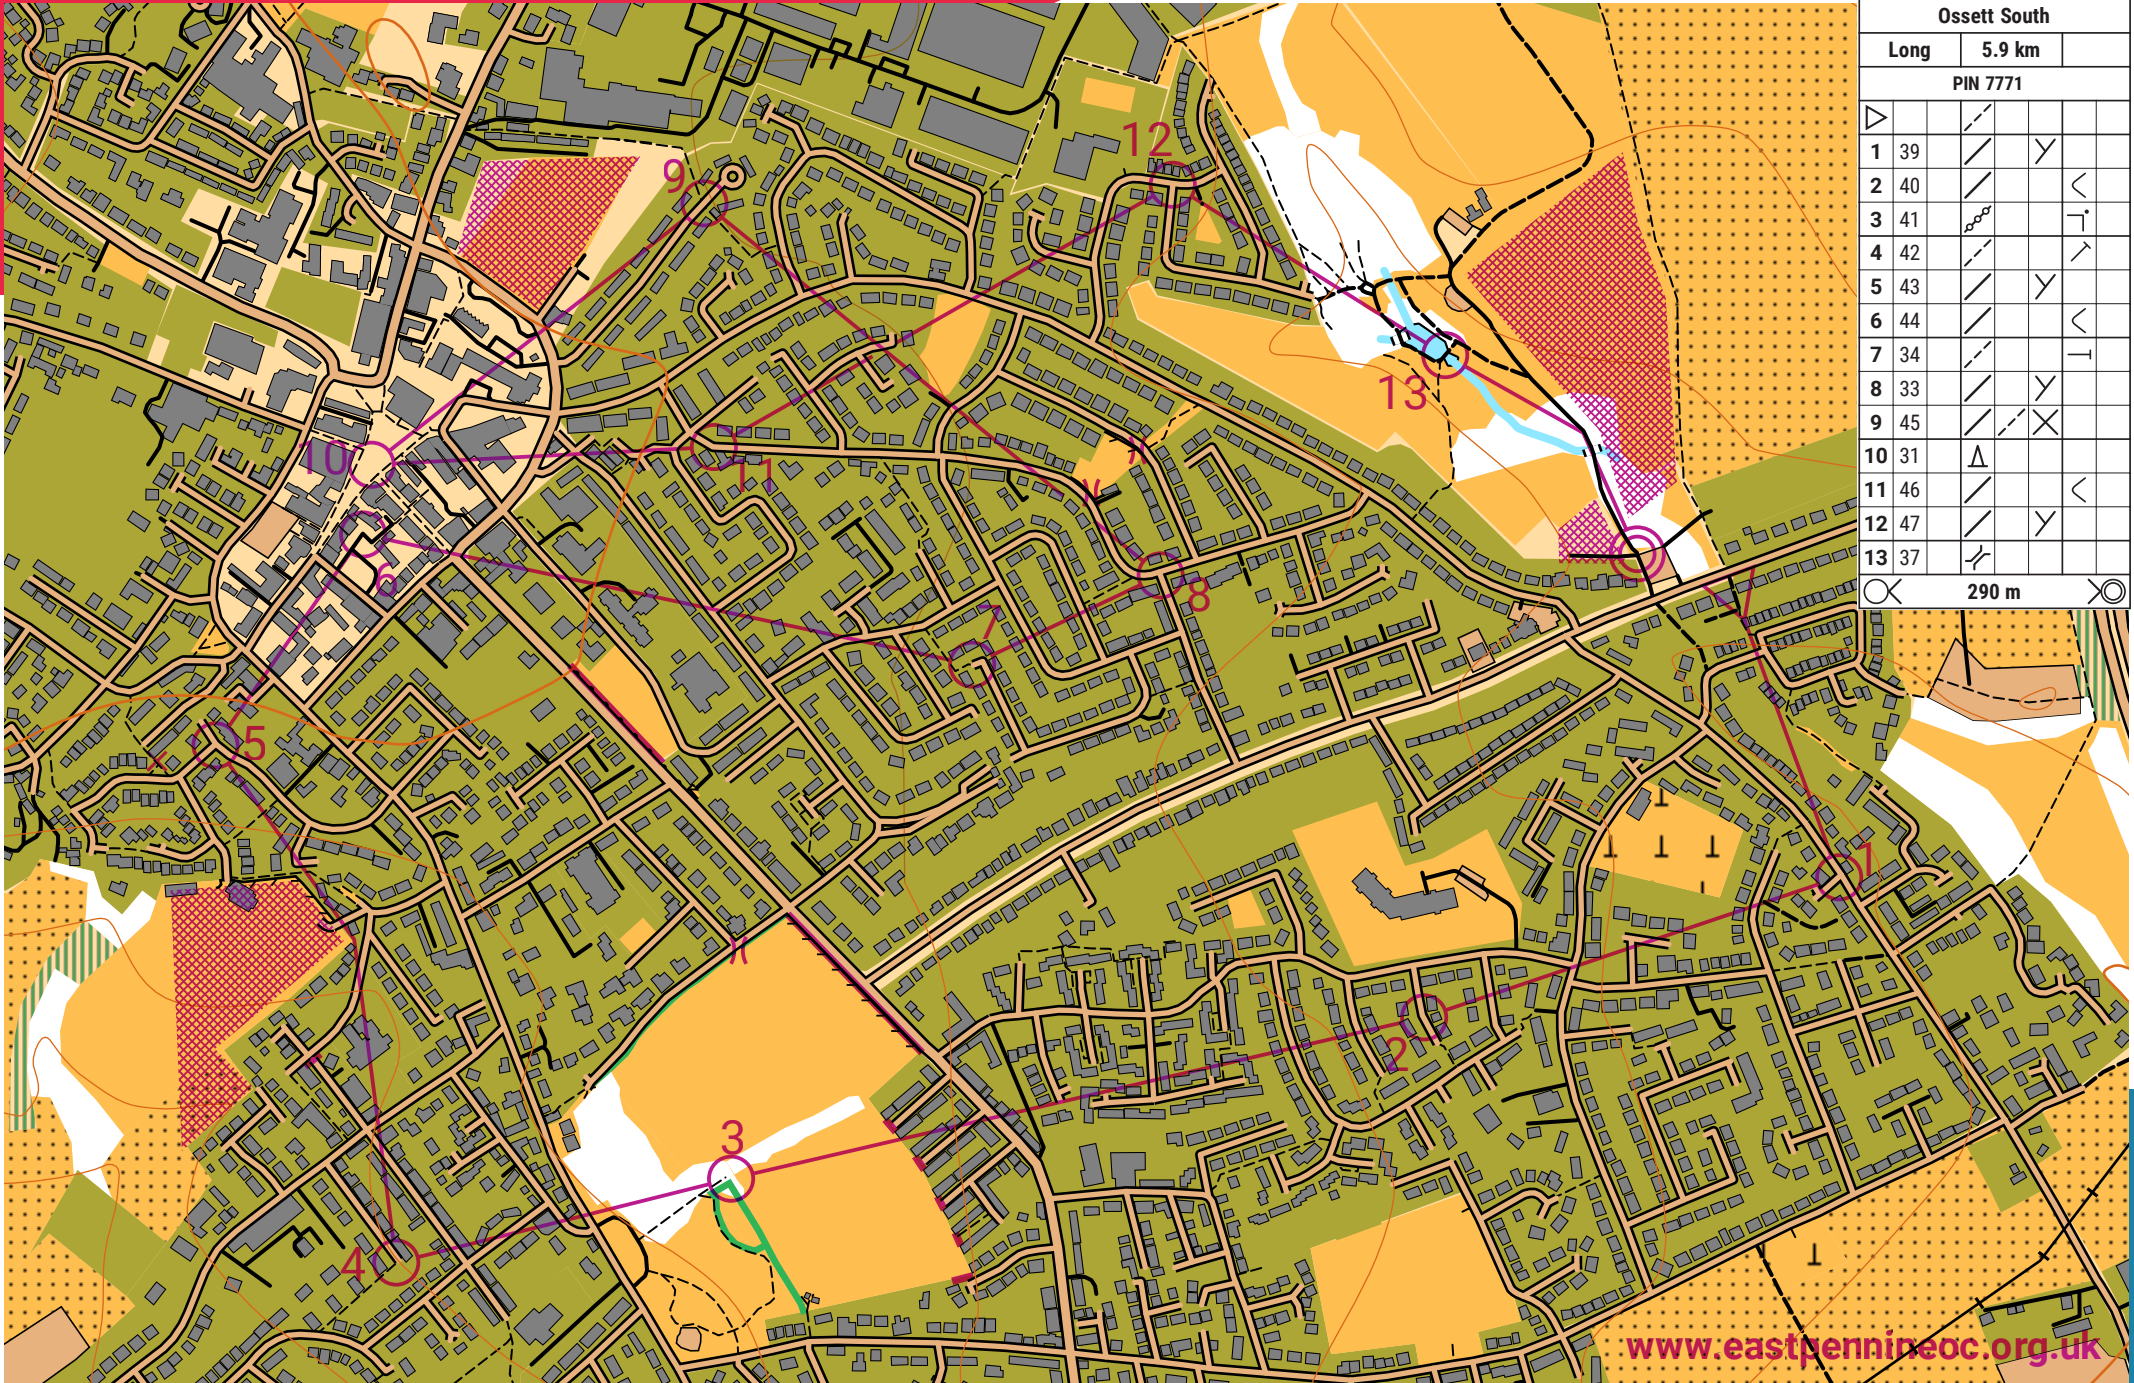

# OSSETT SOUTH

scale 1:7500, contours 10m  
200m

Ossett South				
Long	5.9 km			
PIN 7771				
1	39	/	Y	
2	40	/	<	
3	41	⚡	⊥	
4	42	/	/	
5	43	/	Y	
6	44	/	<	
7	34	/	—	
8	33	/	Y	
9	45	/	X	
10	31	Δ		
11	46	/	<	
12	47	/	Y	
13	37	/		

290 m

[www.eastpennineoc.org.uk](http://www.eastpennineoc.org.uk)

Map data (c) OpenStreetMap, available under the Open Database Licence.  
Contains OS data (c) Crown copyright & database right OS 2013-2017.  
OOM created by Oliver O'Brien. Make your own: <http://oomap.co.uk/>