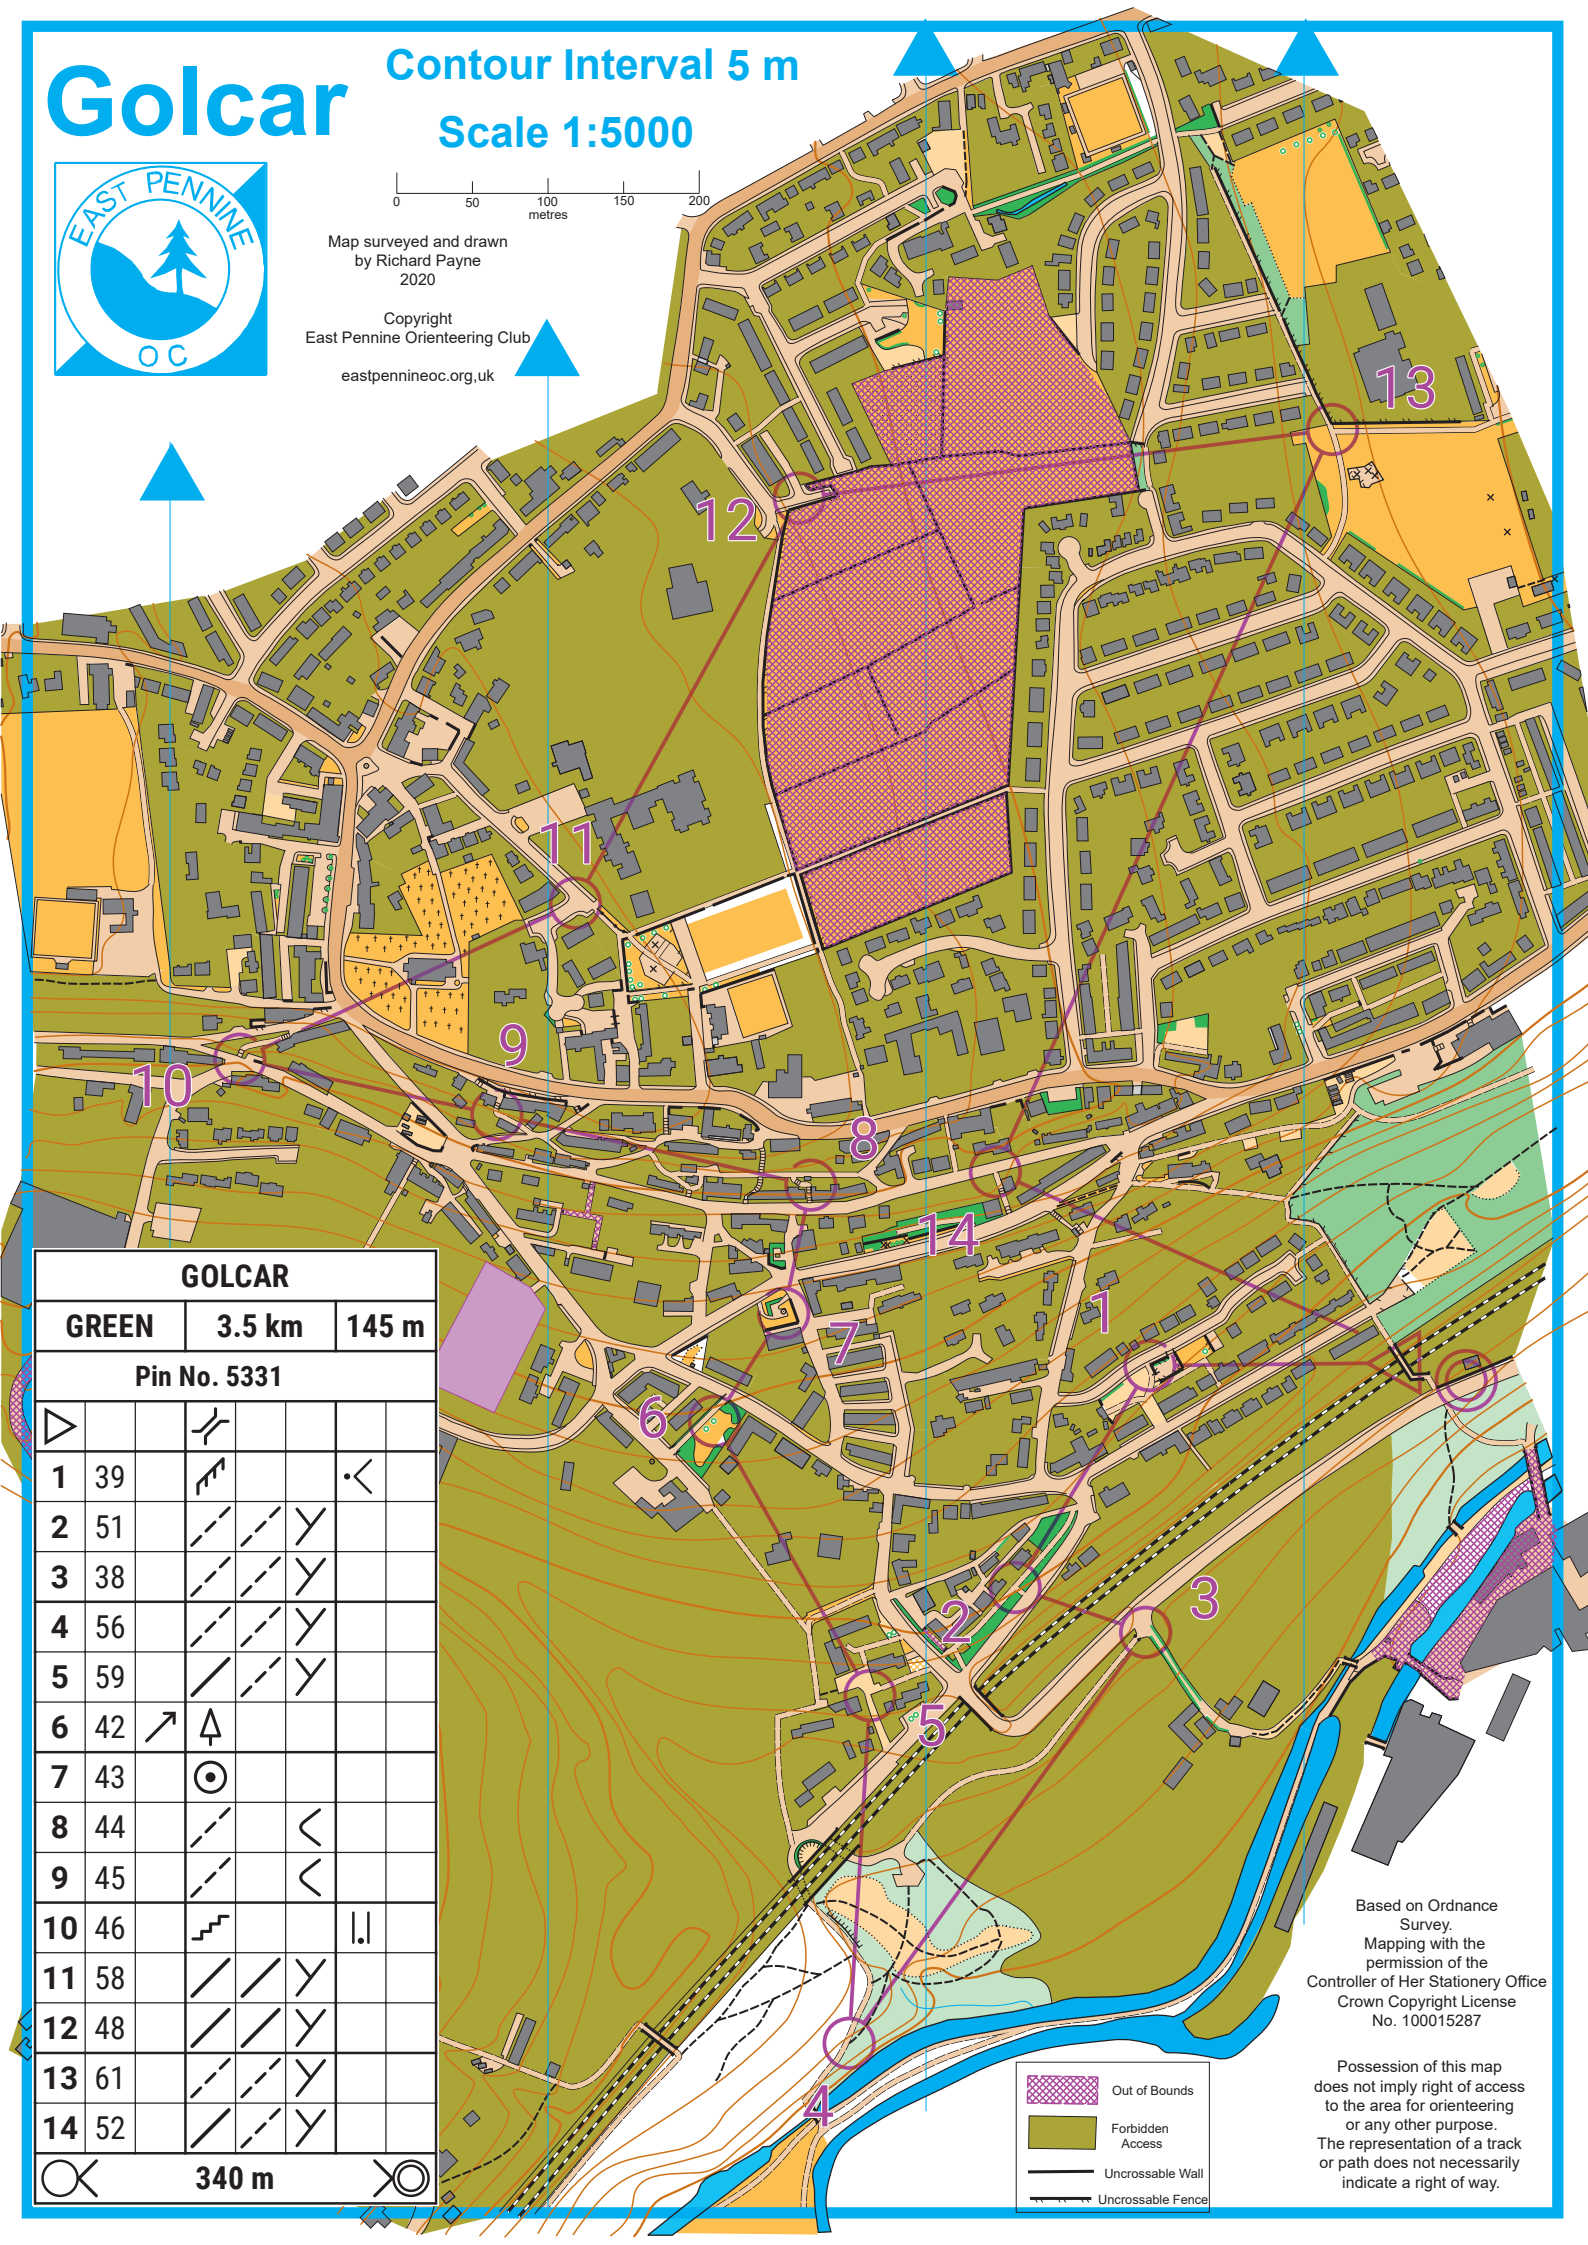

# Golcar

Contour Interval 5 m

Scale 1:5000

Map surveyed and drawn  
by Richard Payne  
2020

Copyright  
East Pennine Orienteering Club

eastpennineoc.org.uk

## GOLCAR

GREEN 3.5 km 145 m

Pin No. 5331

Pin No.	Start	Control	End	Other
1	39	↗		◀
2	51	↘	↘	
3	38	↘	↘	
4	56	↘	↘	
5	59	↘	↘	
6	42	↗	↑	
7	43	⊙		
8	44	↘		◀
9	45	↘		◀
10	46	↗		
11	58	↘	↘	↘
12	48	↘	↘	↘
13	61	↘	↘	
14	52	↘	↘	

340 m

- Out of Bounds
- Forbidden Access
- Uncrossable Wall
- Uncrossable Fence

Based on Ordnance Survey.  
Mapping with the  
permission of the  
Controller of Her Stationery Office  
Crown Copyright License  
No. 100015287

Possession of this map  
does not imply right of access  
to the area for orienteering  
or any other purpose.  
The representation of a track  
or path does not necessarily  
indicate a right of way.