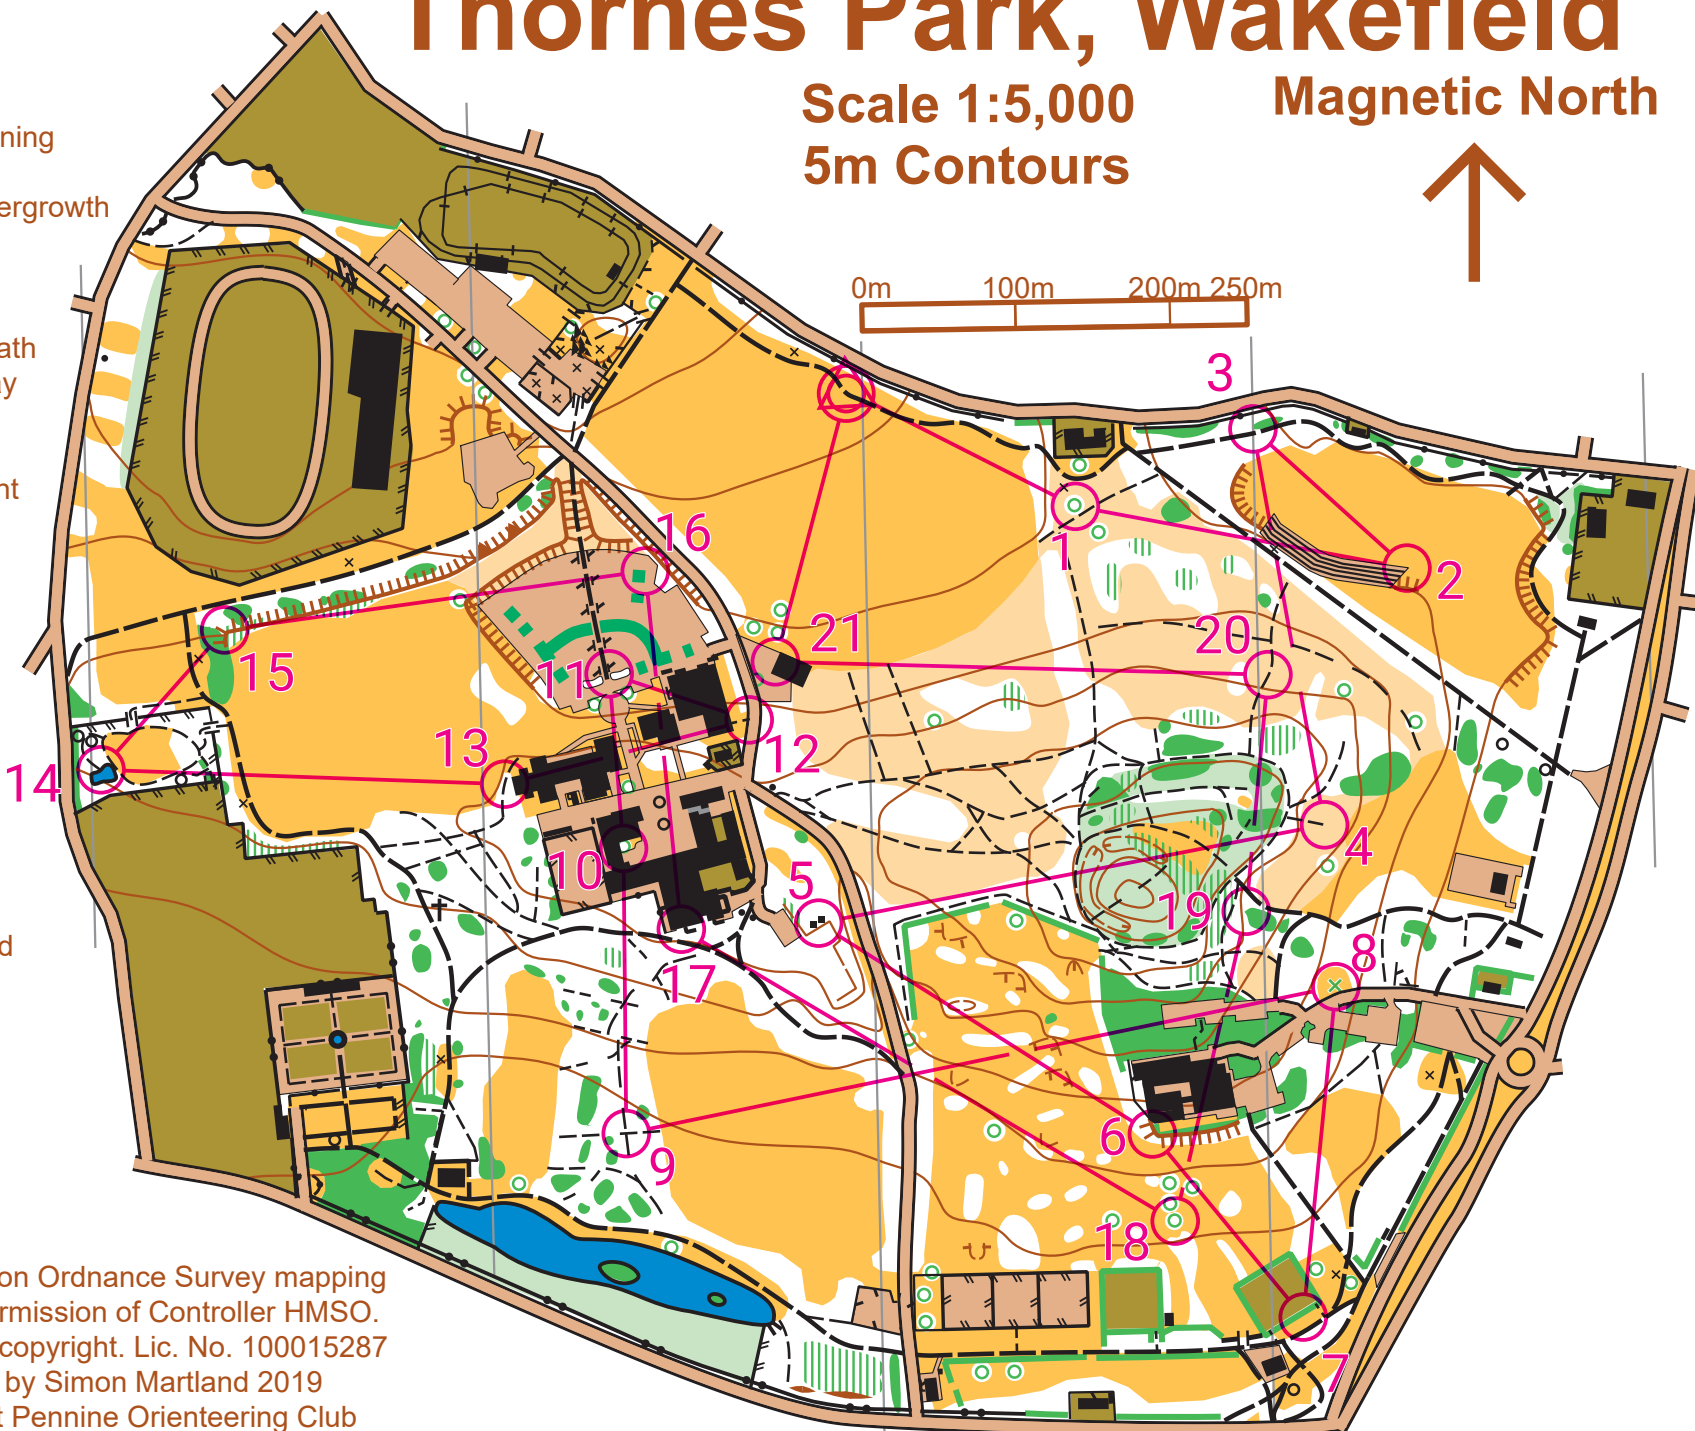

Thornes Park, Wakefield

Scale 1:5,000
5m Contours

Magnetic North

Thornes Park				
Long	5.0 km	120 m	PIN 4493	
▷		↘	◁	
1	51	▲		
2	54	▬	○	○
3	53	▩	○	○
4	41	▬	┆	┆
5	47	▲	┆	┆
6	43	▬	○	○
7	72	▬	○	○
8	55	⊗		
9	36	▬	×	
10	59	▲		
11	49	→	┆	┆
12	39	▬	┆	┆
13	38	▬		
14	56	▬	○	○
15	57	▬	○	○
16	50	▩	○	○
17	37	■	○	○
18	44	↓	▲	
19	58	▩	○	
20	32	▬		
21	52	■	○	

and running
low running
ght
e, Undergrowth
rfaced
h
small path
e railway
gh
ence
ing point
s
ature
ent
water
line
der field

Based on Ordnance Survey mapping with permission of Controller HMSO. Crown copyright. Lic. No. 100015287 Survey by Simon Martland 2019 © East Pennine Orienteering Club