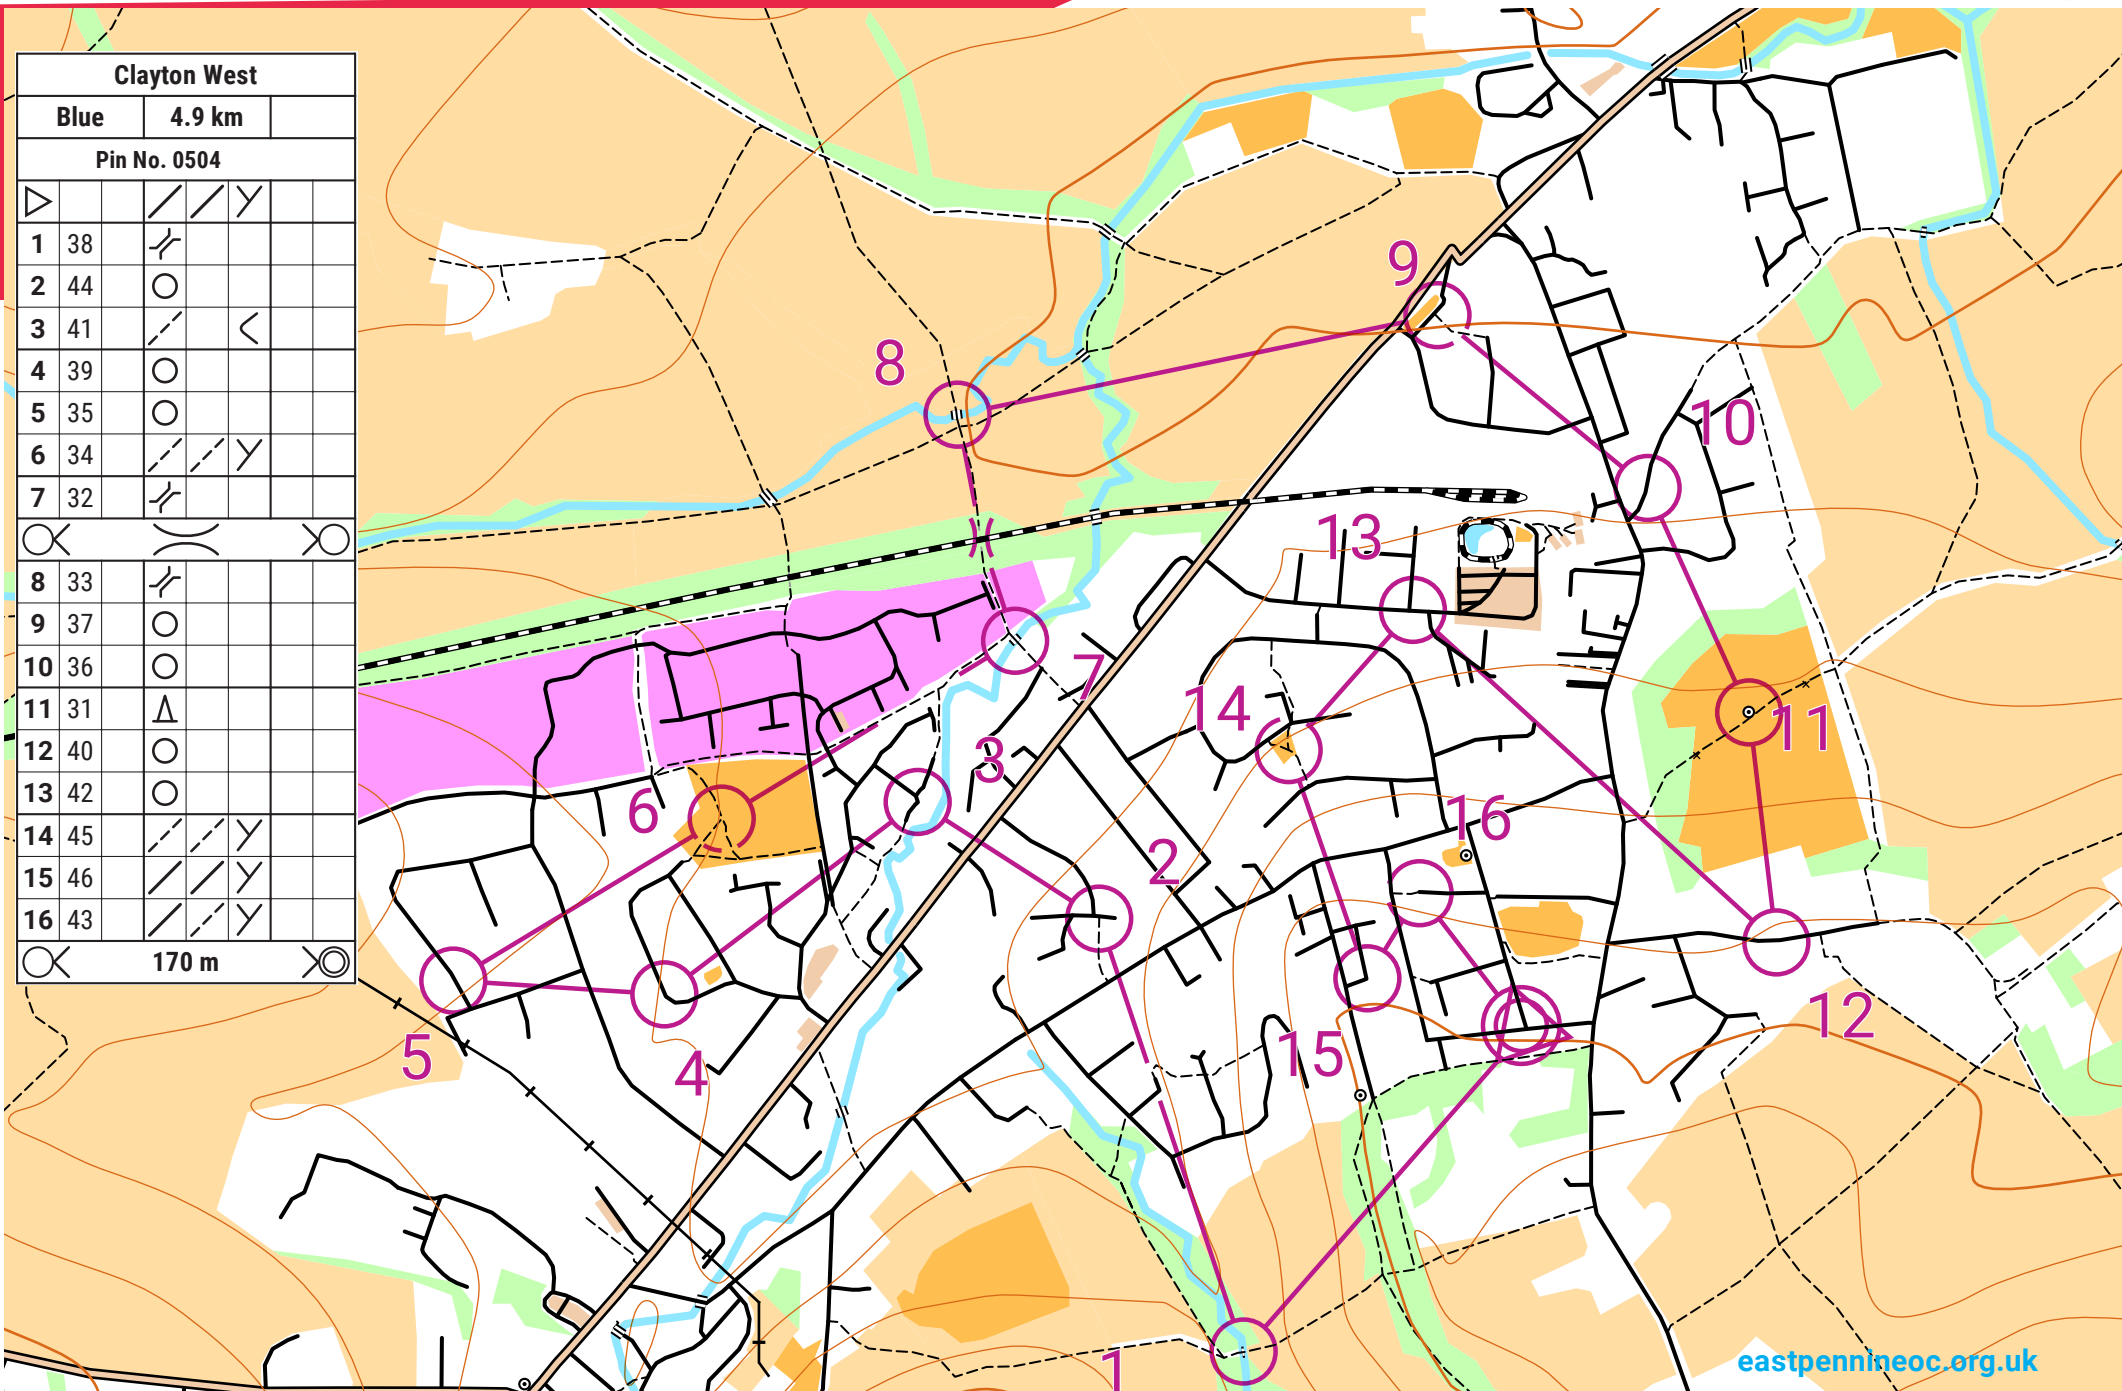

CLAYTON WEST

scale 1:7500, contours 10m
200m

Clayton West			
Blue	4.9 km		
Pin No. 0504			
▷		/ / \	
1	38	/ /	
2	44	○	
3	41	/ / <	
4	39	○	
5	35	○	
6	34	/ / \	
7	32	/ /	
○)	○
8	33	/ /	
9	37	○	
10	36	○	
11	31	△	
12	40	○	
13	42	○	
14	45	/ / \	
15	46	/ / \	
16	43	/ / \	
○	170 m		

Map data (c) OpenStreetMap, available under the Open Database Licence.
Contains OS data (c) Crown copyright & database right OS 2013-2017.
OOM created by Oliver O'Brien. Make your own: <http://oomap.co.uk/>