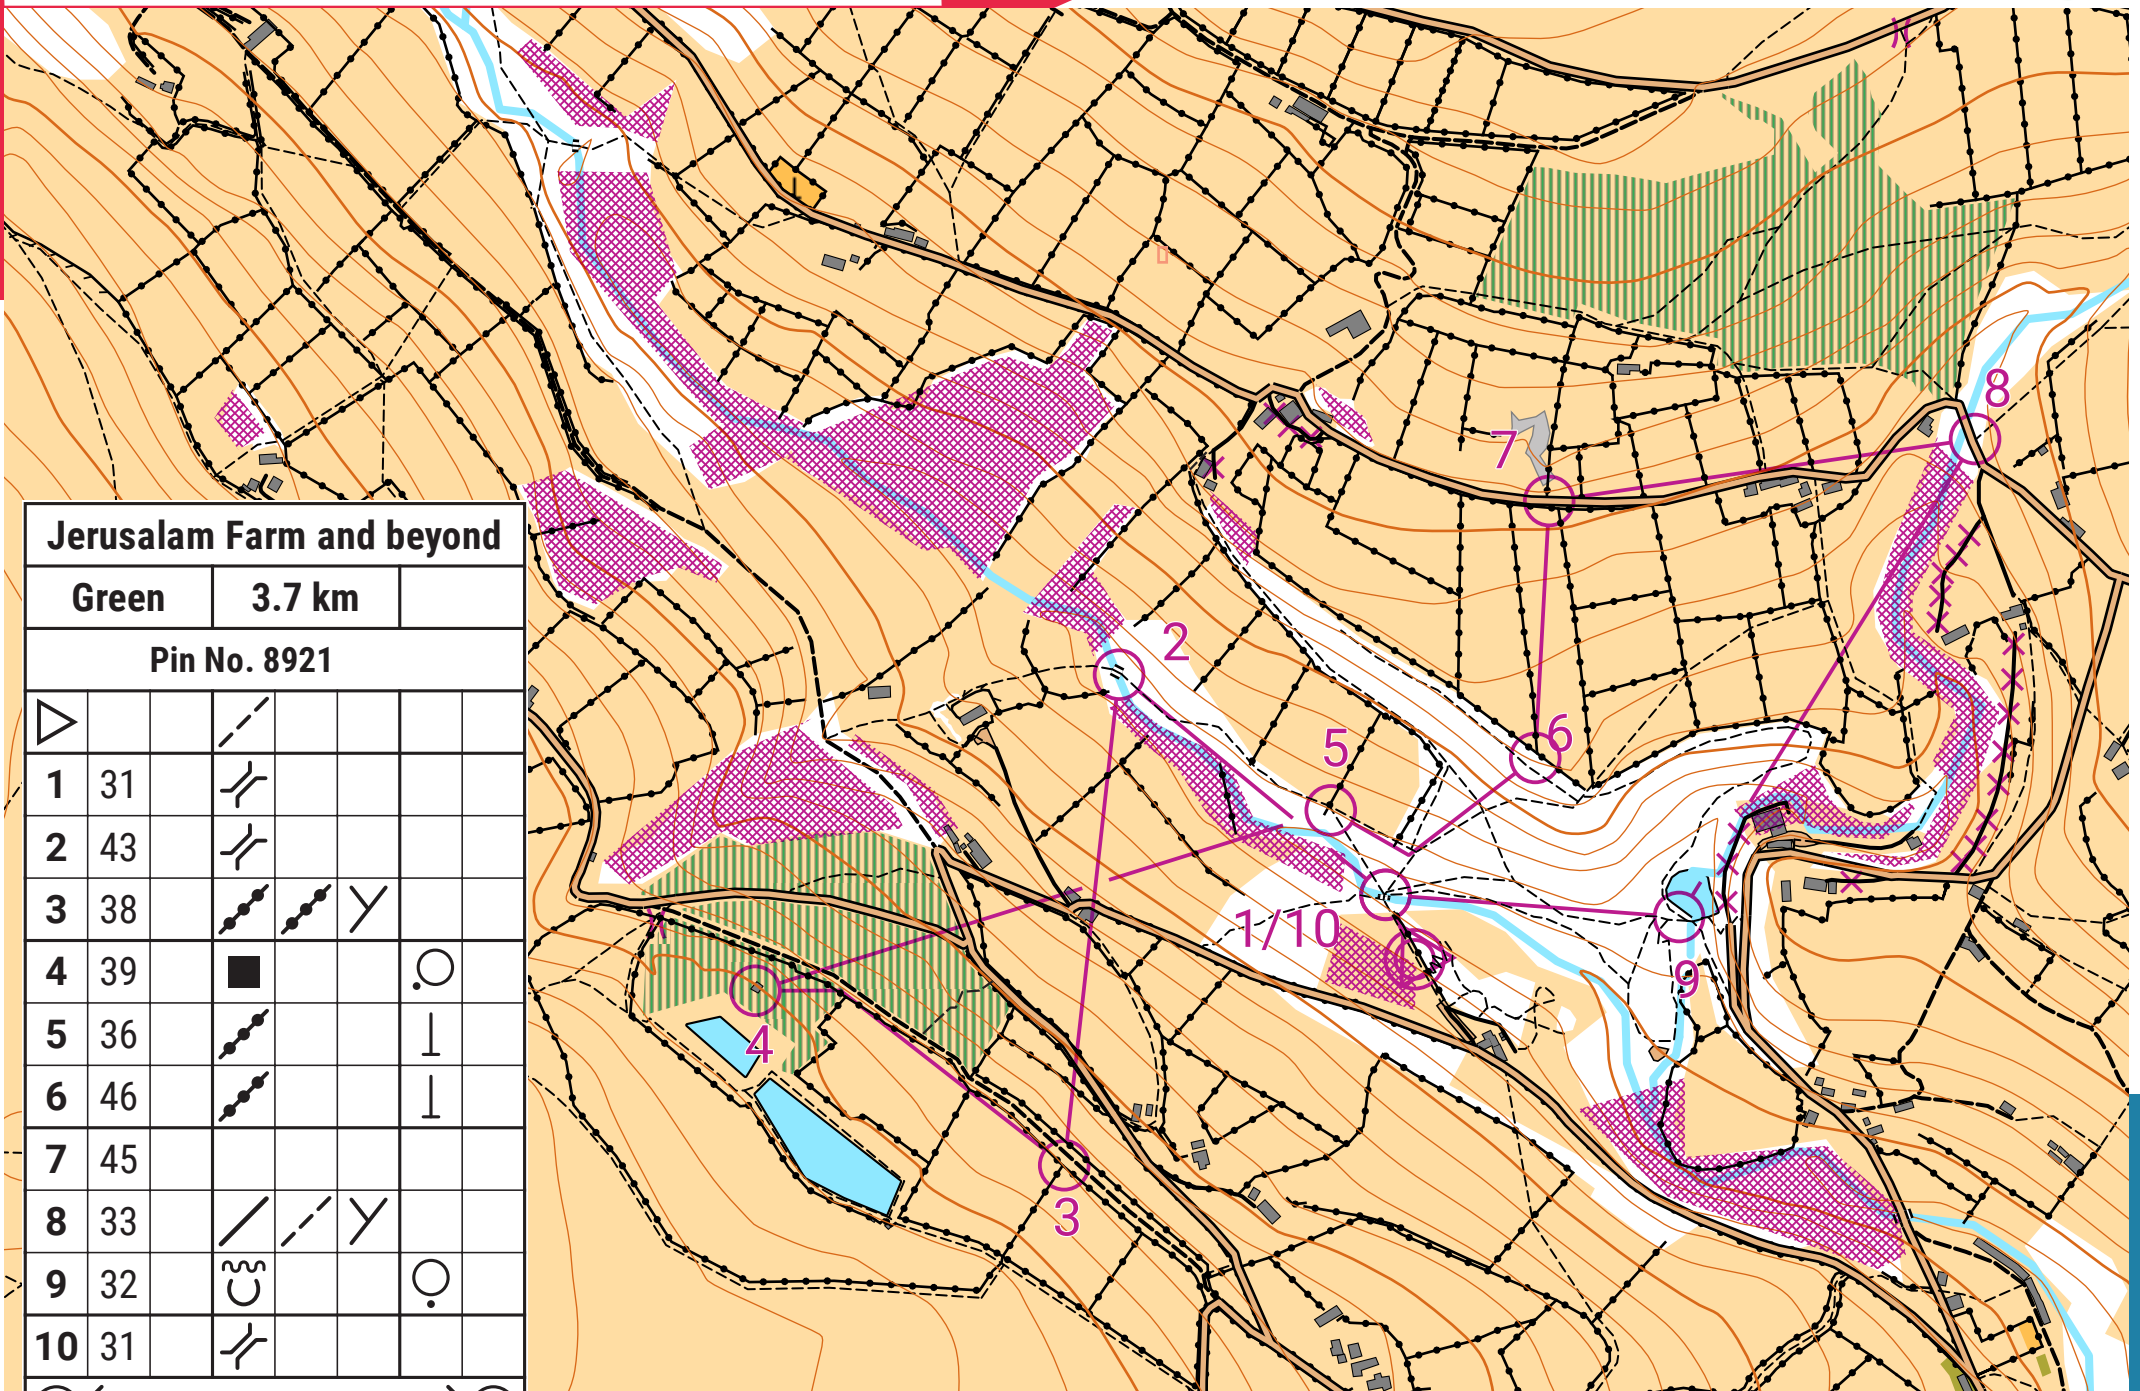

# Jerusalem Farm and beyond

scale 1:7500, contours 10m  
200m

Jerusalem Farm and beyond				
Green	3.7 km			
Pin No. 8921				
▷		—/—		
1	31	—/—		
2	43	—/—		
3	38	—/—	Y	
4	39	■		○
5	36	—/—		⊥
6	46	—/—		⊥
7	45			
8	33	—/—	Y	
9	32	⊂		○
10	31	—/—		

70 m