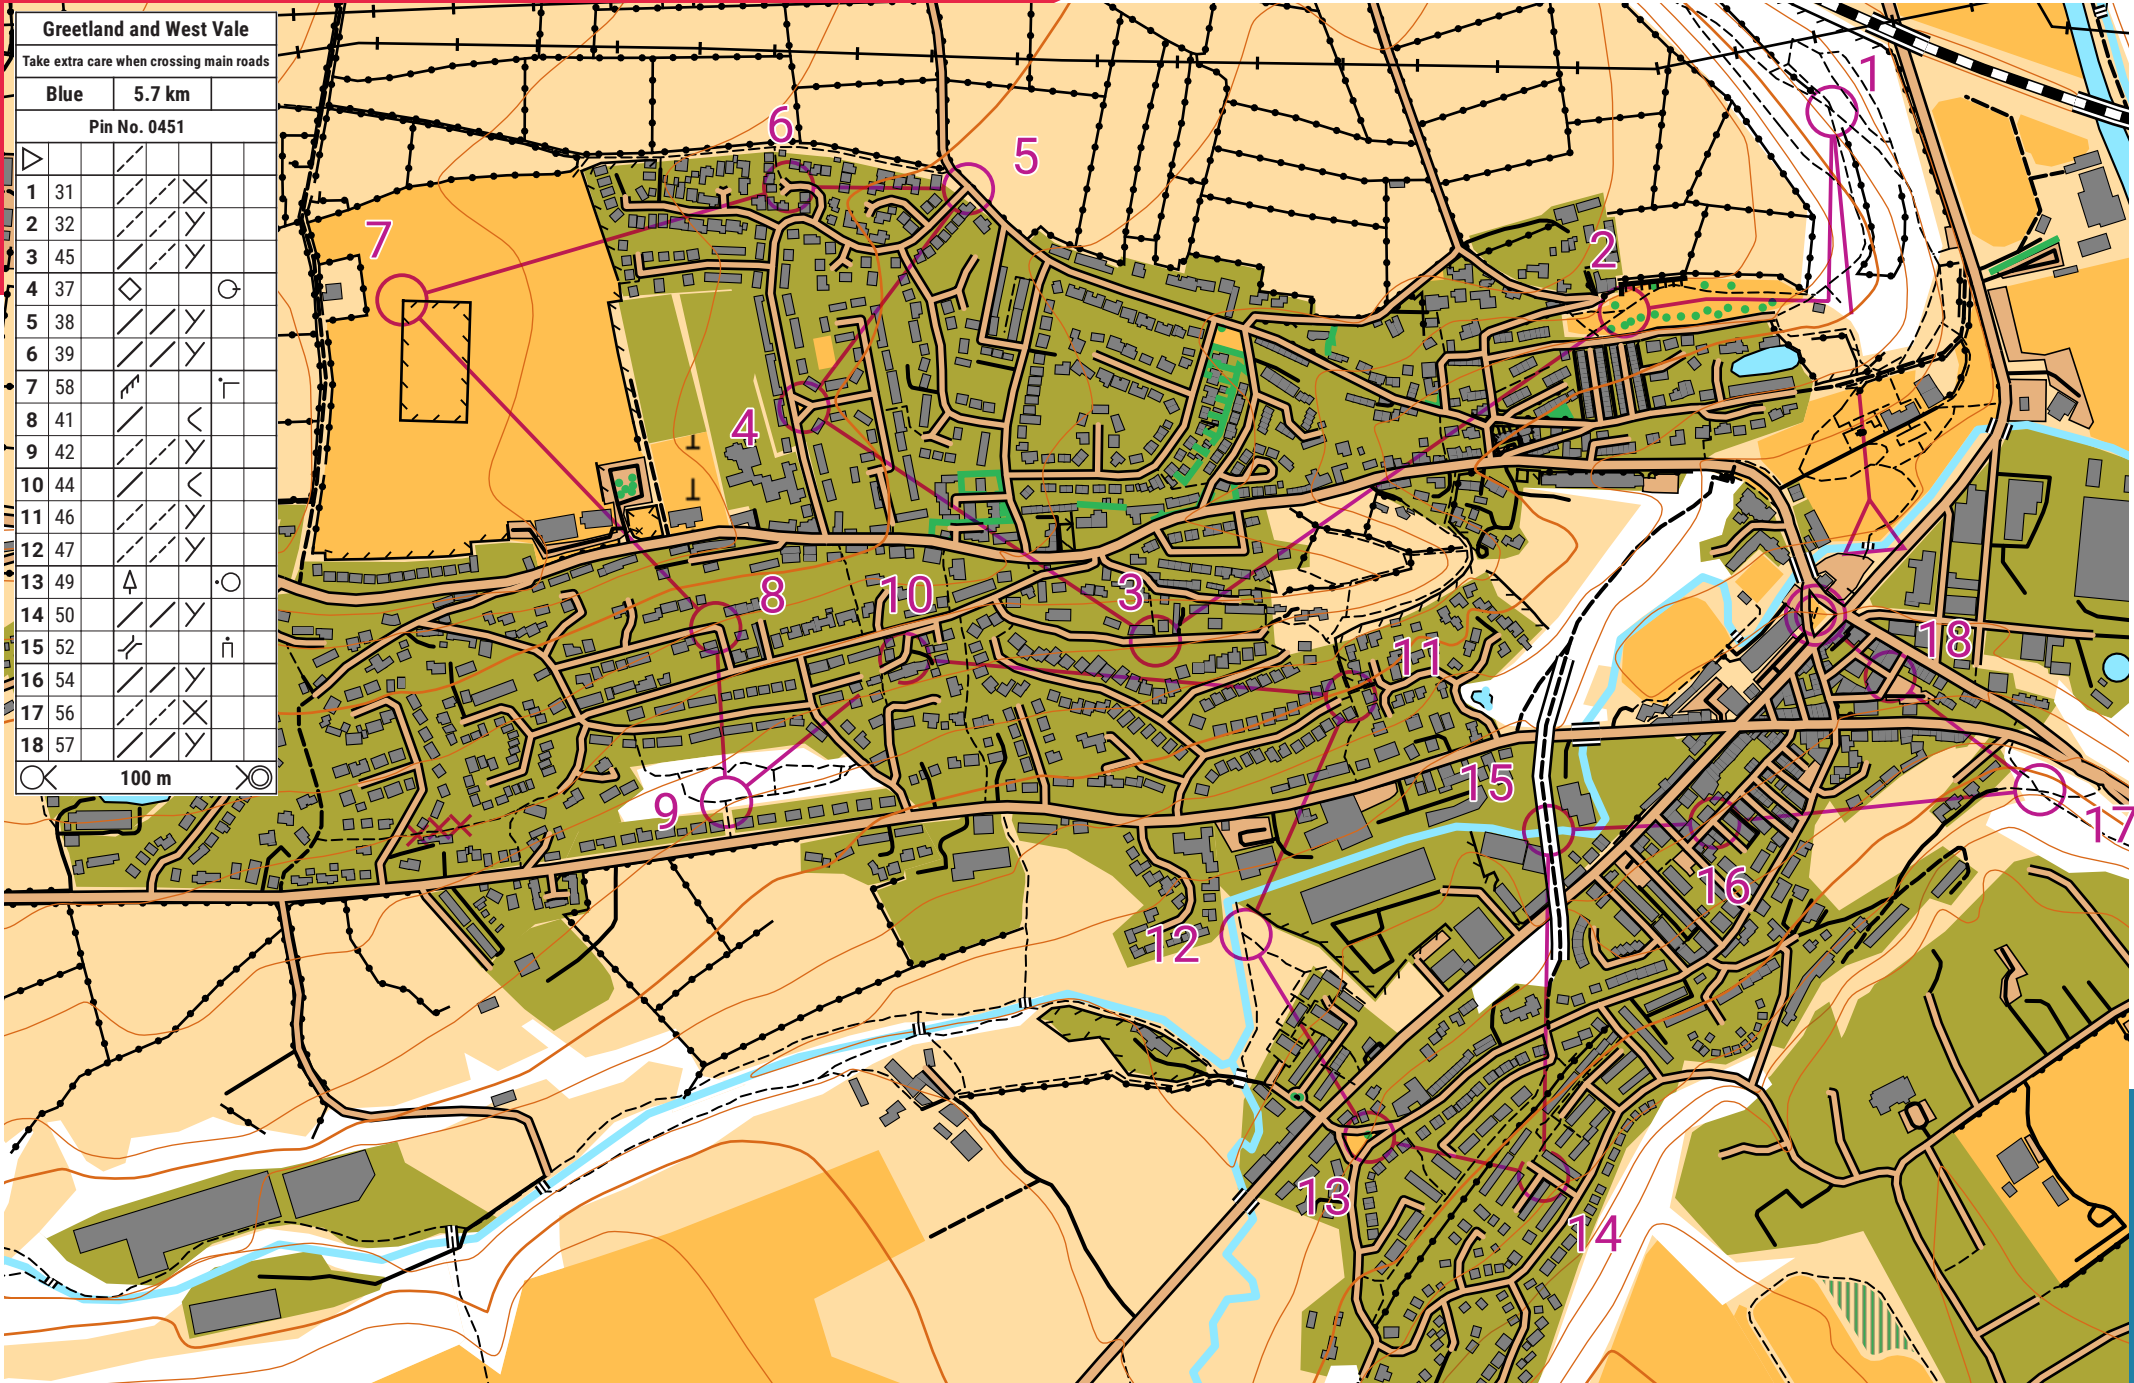

GREETLAND & WEST VALE 1:7500

scale 1:7500, contours 10m

Greetland and West Vale
 Take extra care when crossing main roads
Blue 5.7 km
Pin No. 0451

▷					
1	31	/	/	X	
2	32	/	/	Y	
3	45	/	/	Y	
4	37	◇		○	
5	38	/	/	Y	
6	39	/	/	Y	
7	58	≡			┌
8	41	/	/	<	
9	42	/	/	Y	
10	44	/	/	<	
11	46	/	/	Y	
12	47	/	/	Y	
13	49	△		○	
14	50	/	/	Y	
15	52	≡			ñ
16	54	/	/	Y	
17	56	/	/	X	
18	57	/	/	Y	

100 m

Map data (c) OpenStreetMap, available under the Open Database Licence.
 Contains OS data (c) Crown copyright & database right OS 2013-2017.
 OOM created by Oliver O'Brien. Make your own: <http://oomap.co.uk/>