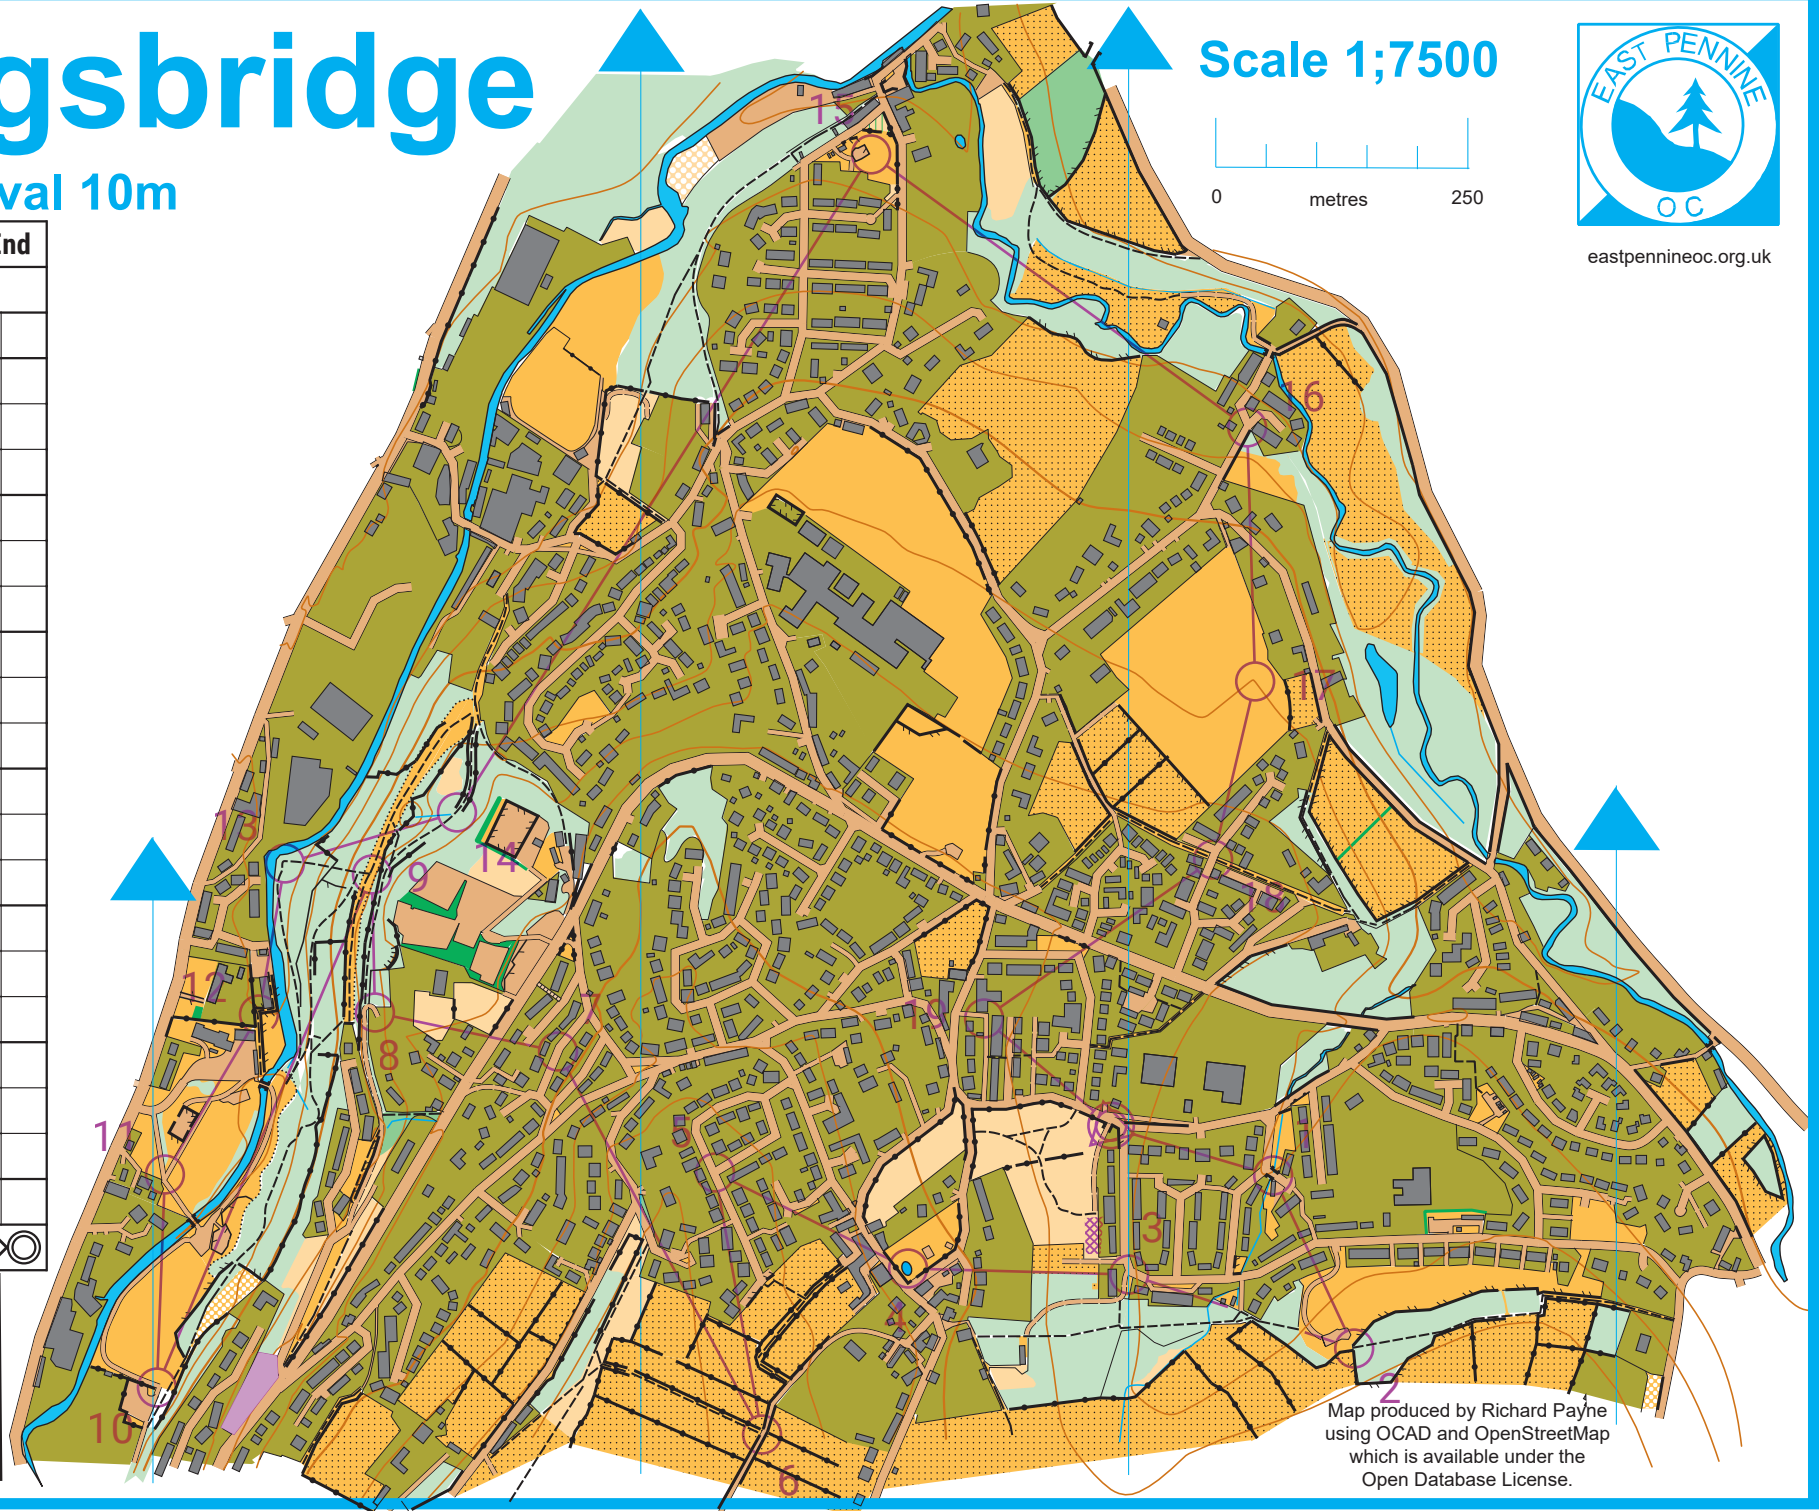

Thongsbridge

Contour Interval 10m

Scale 1;7500

eastpennineoc.org.uk

Thongsbridge and Town End			
blue		5.6 km	
▷			
1	51		
2	50		
3	49		
4	48		○
5	47		
6	46		
7	43		
8	45		∨
9	38		
10	40		┌
11	41		
12	39		<
13	37		<
14	42		
15	31		>
16	33		
17	35		∩
18	58		
19	52		<

170 m

LEGEND	
	Uncrossable Wall
	Uncrossable Fence
	Forbidden Access
	Out of Bounds
	Farmland Please only use paths

Map produced by Richard Payne using OCAD and OpenStreetMap which is available under the Open Database License.