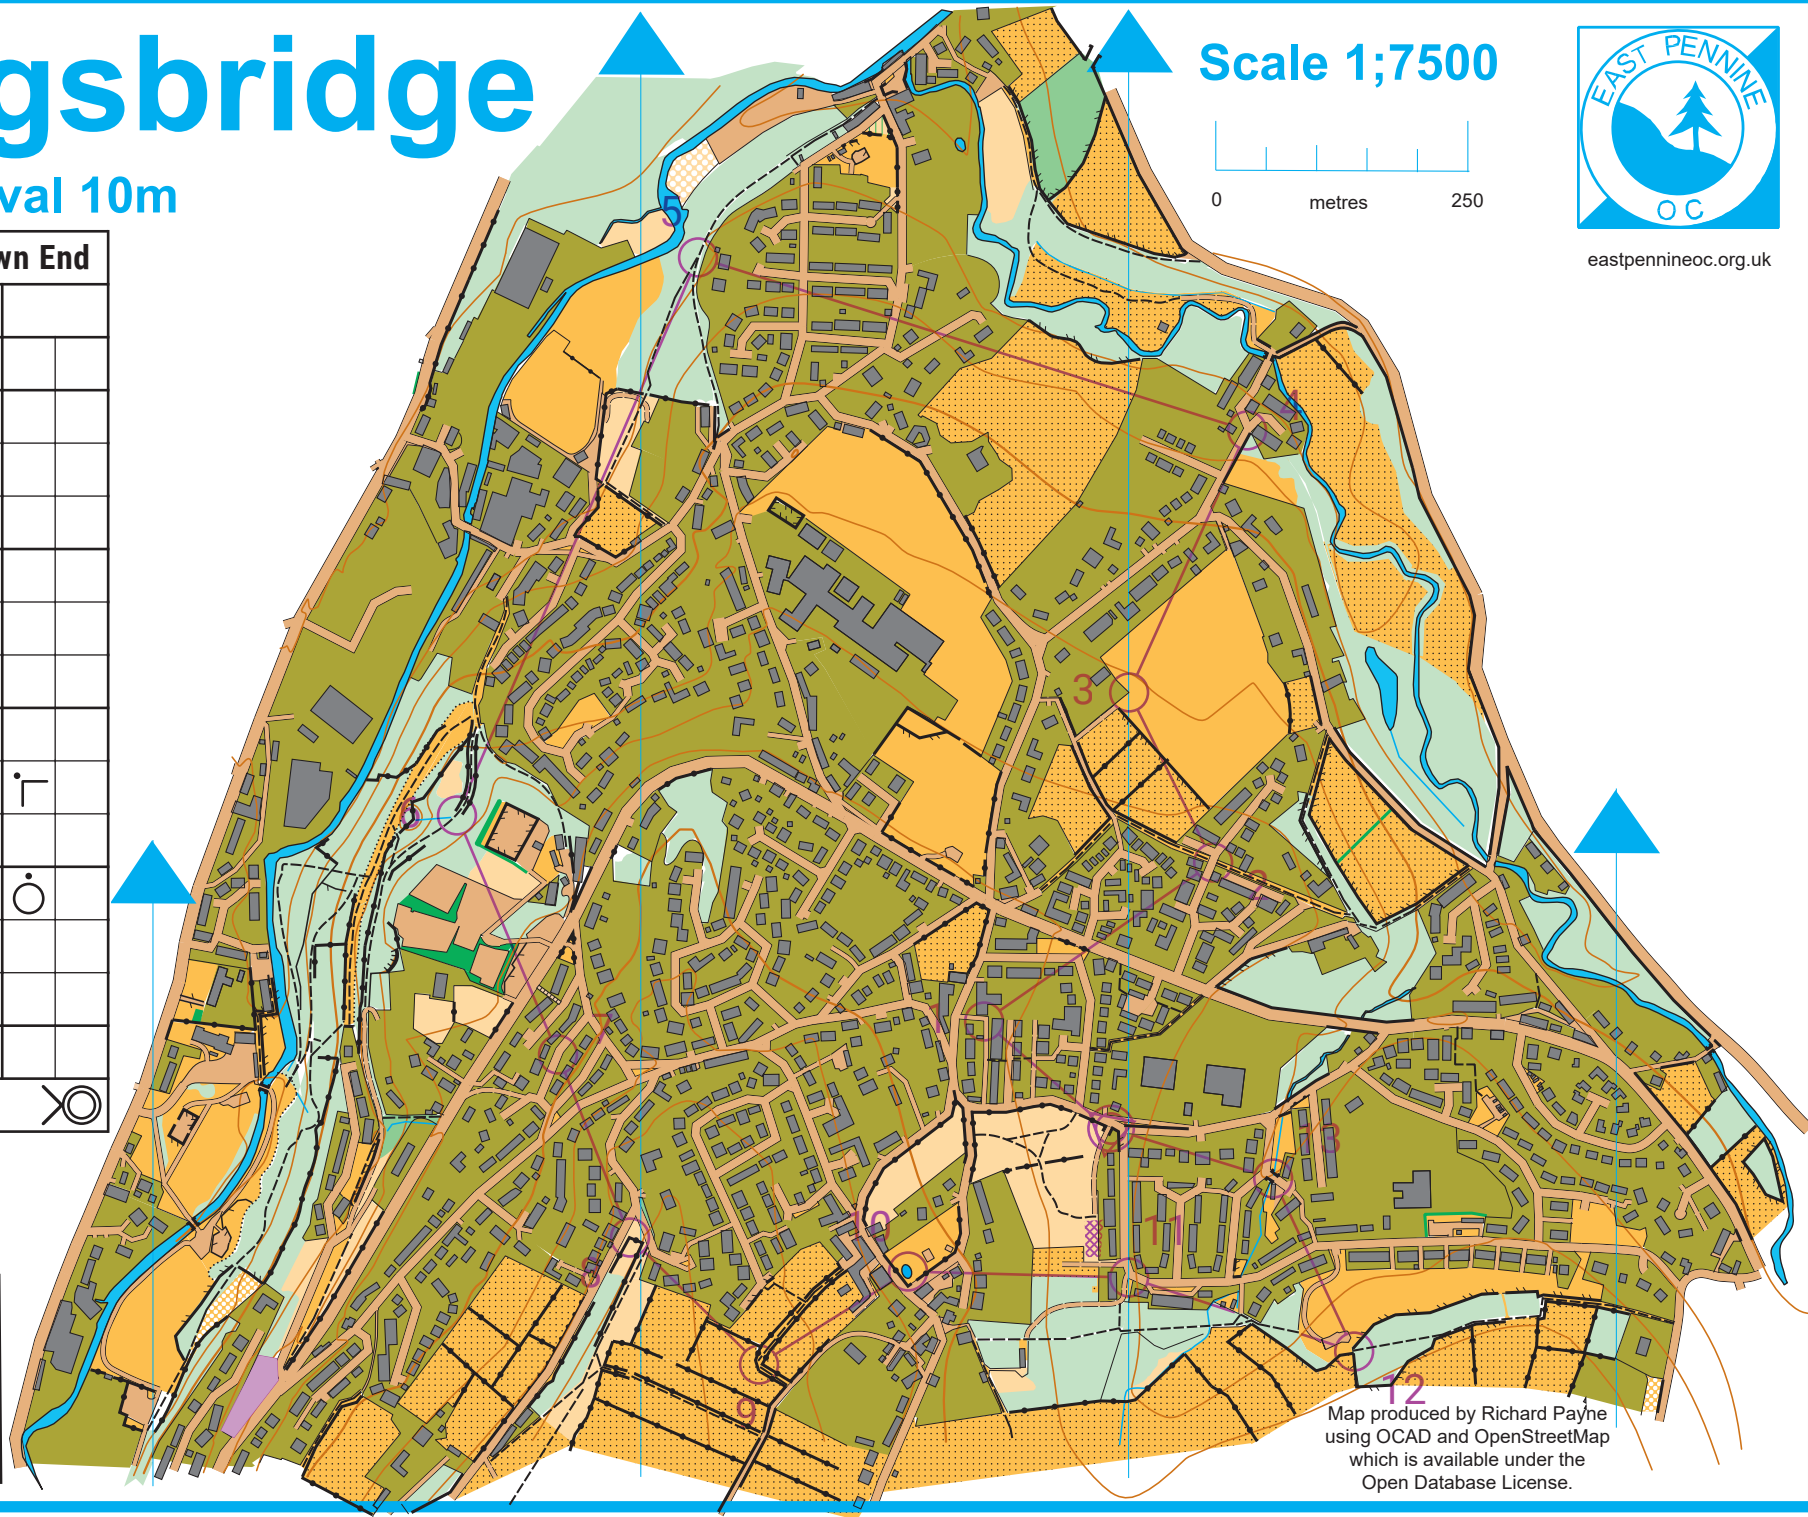

Thongsbridge

Contour Interval 10m

Scale 1;7500

eastpennineoc.org.uk

Thongsbridge and Town End				
green	3.8 km			
▷				
1	52	---	<	
2	58	---/	Y	
3	57	...		
4	33	/	Y	
5	32	- - -	Y	
6	42	- - -		
7	43	/		
8	44	...		┌
9	54	- - -	<	
10	48	⊂		○
11	49	/	Y	
12	50	- - -	Y	
13	51	~		
○	170 m			○

LEGEND	
	Uncrossable Wall
	Uncrossable Fence
	Forbidden Access
	Out of Bounds
	Farmland Please only use paths

Map produced by Richard Payne using OCAD and OpenStreetMap which is available under the Open Database License.